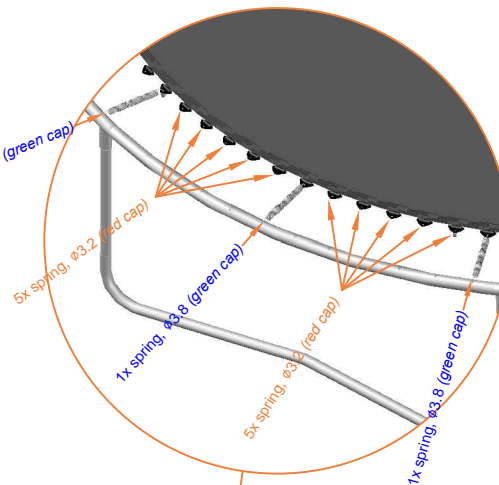

Model 08 / 10

Model 12 / 14

Model 08 / 10-fg

Model 12 / 14-fg

Avyna

Sport Spring Set / Extreme Sport Spring Set  
AVSP-SS AVSP-ES

Assembly manual

Type	Size	Standard q'ty	Sport q'ty	Extreme Sport q'ty	Tool spring
8FT	245cm	60	8	15	
10FT	305cm	72	12	24	
12FT	365cm	80	16	20	
14FT	430cm	96	24	32	

# SPORT SET

60x spring 175mm,  $\phi$ 3.2 (red cap)  
12x spring 175mm,  $\phi$ 3.8 (green cap)

52x spring 175mm,  $\phi$ 3.2 (red cap)  
8x spring 175mm,  $\phi$ 3.8 (green cap)

# EXTREME SPORT SET

48x spring 175mm,  $\phi$ 3.2 (red cap)  
24x spring 175mm,  $\phi$ 3.8 (green cap)

45x spring 175mm,  $\phi$ 3.2 (red cap)  
15x spring 175mm,  $\phi$ 3.8 (green cap)

08ft

10ft

### SPORT SET! CHANGE PROPORTIONAL!

<b>8FT</b>	08x spring 175mm, $\phi$ 3.8 (green cap)	52x spring 175mm, $\phi$ 3.2 (red cap)
<b>10FT</b>	12x spring 175mm, $\phi$ 3.8 (green cap)	60x spring 175mm, $\phi$ 3.2 (red cap)
<b>12FT</b>	16x spring 215mm, $\phi$ 3.8 (green cap)	64x spring 215mm, $\phi$ 3.2 (red cap)
<b>14FT</b>	24x spring 215mm, $\phi$ 3.8 (green cap)	72x spring 215mm, $\phi$ 3.2 (red cap)