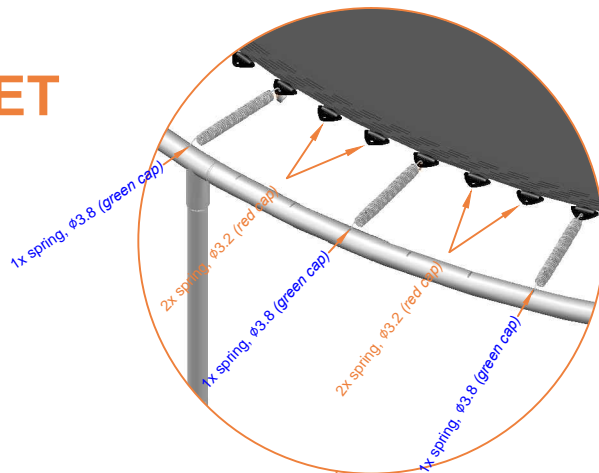

# SPORT SET

72 spring 215mm,  $\phi$ 3.2 (red cap)  
24x spring 215mm,  $\phi$ 3.8 (green cap)

64x spring 215mm,  $\phi$ 3.2 (red cap)  
16x spring 215mm,  $\phi$ 3.8 (green cap)

14ft

12ft

# EXTREME SPORT SET

48x spring 175mm,  $\phi$ 3.2 (red cap)  
24x spring 175mm,  $\phi$ 3.8 (green cap)

45x spring 175mm,  $\phi$ 3.2 (red cap)  
15x spring 175mm,  $\phi$ 3.8 (green cap)

08ft

10ft

# EXTREME SPORT SET

60x spring 215mm,  $\phi$ 3.2 (red cap)  
20x spring 215mm,  $\phi$ 3.8 (green cap)

64 spring 215mm,  $\phi$ 3.2 (red cap)  
32x spring 215mm,  $\phi$ 3.8 (green cap)

14ft

12ft

### SPORT SET! CHANGE PROPORTIONAL!

<b>8FT</b>	08x spring 175mm, $\phi$ 3.8 (green cap)	52x spring 175mm, $\phi$ 3.2 (red cap)
<b>10FT</b>	12x spring 175mm, $\phi$ 3.8 (green cap)	60x spring 175mm, $\phi$ 3.2 (red cap)
<b>12FT</b>	16x spring 215mm, $\phi$ 3.8 (green cap)	64x spring 215mm, $\phi$ 3.2 (red cap)
<b>14FT</b>	24x spring 215mm, $\phi$ 3.8 (green cap)	72x spring 215mm, $\phi$ 3.2 (red cap)