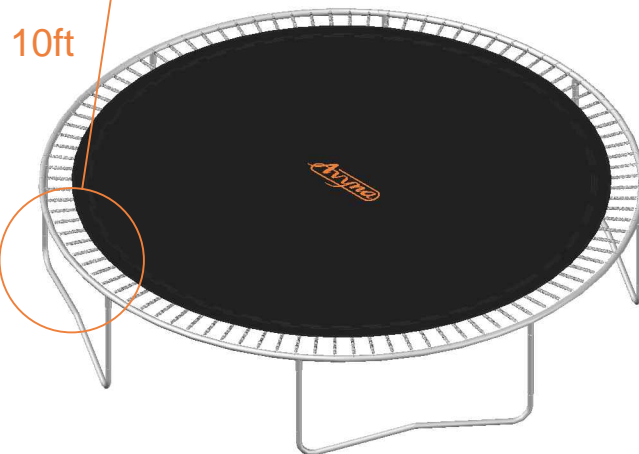

Model 08 / 10

Model 12 / 14

Model 08 / 10-fg

Model 12 / 14-fg

Avyna

Sport Spring Set / Extreme Sport Spring Set  
AVSP-SS AVSP-ES

Assembly manual

Type	Size	Standard q'ty	Sport q'ty	Extreme Sport q'ty	Tool spring
8FT	245cm	60	8	15	
10FT	305cm	72	12	24	
12FT	365cm	80	16	20	
14FT	430cm	96	24	32	

# SPORT SET

60x spring 175mm,  $\phi$ 3.2 (red cap)  
12x spring 175mm,  $\phi$ 3.8 (green cap)

52x spring 175mm,  $\phi$ 3.2 (red cap)  
8x spring 175mm,  $\phi$ 3.8 (green cap)

# SPORT SET

72 spring 215mm,  $\phi$ 3.2 (red cap)  
24x spring 215mm,  $\phi$ 3.8 (green cap)

64x spring 215mm,  $\phi$ 3.2 (red cap)  
16x spring 215mm,  $\phi$ 3.8 (green cap)

14ft

12ft

# EXTREME SPORT SET

48x spring 175mm,  $\phi$ 3.2 (red cap)  
24x spring 175mm,  $\phi$ 3.8 (green cap)

45x spring 175mm,  $\phi$ 3.2 (red cap)  
15x spring 175mm,  $\phi$ 3.8 (green cap)

08ft

10ft