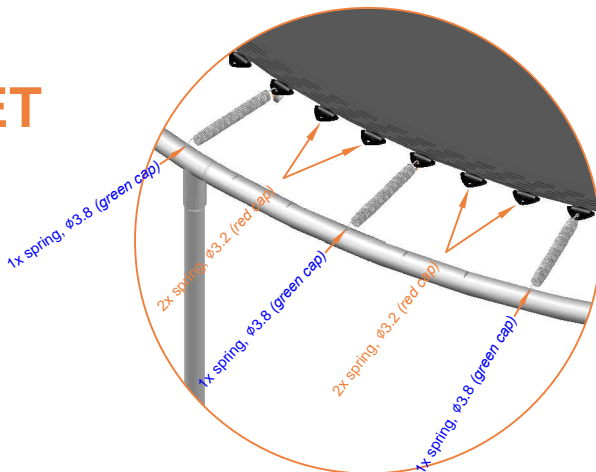

# EXTREME SPORT SET

48x spring 175mm,  $\phi$ 3.2 (red cap)  
24x spring 175mm,  $\phi$ 3.8 (green cap)

45x spring 175mm,  $\phi$ 3.2 (red cap)  
15x spring 175mm,  $\phi$ 3.8 (green cap)

08ft

10ft

# EXTREME SPORT SET

60x spring 215mm,  $\phi$ 3.2 (red cap)  
20x spring 215mm,  $\phi$ 3.8 (green cap)

64 spring 215mm,  $\phi$ 3.2 (red cap)  
32x spring 215mm,  $\phi$ 3.8 (green cap)

14ft

12ft

### SPORT SET! CHANGE PROPORTIONAL!

<b>8FT</b>	08x spring 175mm, $\phi$ 3.8 (green cap)	52x spring 175mm, $\phi$ 3.2 (red cap)
<b>10FT</b>	12x spring 175mm, $\phi$ 3.8 (green cap)	60x spring 175mm, $\phi$ 3.2 (red cap)
<b>12FT</b>	16x spring 215mm, $\phi$ 3.8 (green cap)	64x spring 215mm, $\phi$ 3.2 (red cap)
<b>14FT</b>	24x spring 215mm, $\phi$ 3.8 (green cap)	72x spring 215mm, $\phi$ 3.2 (red cap)

### EXTREME SPORT SET! CHANGE PROPORTIONAL!

<b>8FT</b>	15x spring 175mm, $\phi$ 3.8 (green cap)	45x spring 175mm, $\phi$ 3.2 (red cap)
<b>10FT</b>	24x spring 175mm, $\phi$ 3.8 (green cap)	48x spring 175mm, $\phi$ 3.2 (red cap)
<b>12FT</b>	20x spring 215mm, $\phi$ 3.8 (green cap)	60x spring 215mm, $\phi$ 3.2 (red cap)
<b>14FT</b>	32x spring 215mm, $\phi$ 3.8 (green cap)	64x spring 215mm, $\phi$ 3.2 (red cap)