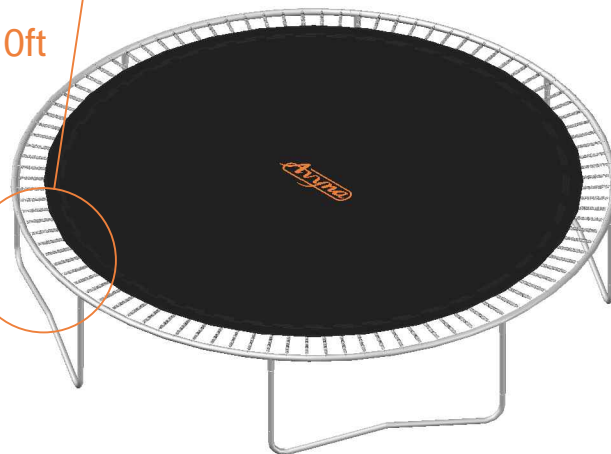

# EXTREME SPORT SET

48x spring 175mm,  $\phi$ 3.2 (red cap)  
24x spring 175mm,  $\phi$ 3.8 (green cap)

45x spring 175mm,  $\phi$ 3.2 (red cap)  
15x spring 175mm,  $\phi$ 3.8 (green cap)

08ft

10ft

# EXTREME SPORT SET

60x spring 215mm,  $\phi$ 3.2 (red cap)  
20x spring 215mm,  $\phi$ 3.8 (green cap)

64 spring 215mm,  $\phi$ 3.2 (red cap)  
32x spring 215mm,  $\phi$ 3.8 (green cap)

14ft

12ft