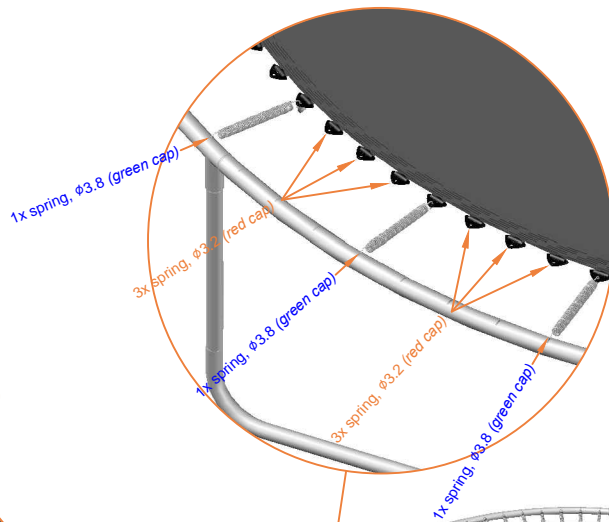

# SPORT SET

60x spring 175mm,  $\phi$ 3.2 (red cap)  
12x spring 175mm,  $\phi$ 3.8 (green cap)

52x spring 175mm,  $\phi$ 3.2 (red cap)  
8x spring 175mm,  $\phi$ 3.8 (green cap)

# SPORT SET

72 spring 215mm,  $\phi$ 3.2 (red cap)  
24x spring 215mm,  $\phi$ 3.8 (green cap)

64x spring 215mm,  $\phi$ 3.2 (red cap)  
16x spring 215mm,  $\phi$ 3.8 (green cap)

14ft

12ft

# EXTREME SPORT SET

48x spring 175mm,  $\phi$ 3.2 (red cap)  
24x spring 175mm,  $\phi$ 3.8 (green cap)

45x spring 175mm,  $\phi$ 3.2 (red cap)  
15x spring 175mm,  $\phi$ 3.8 (green cap)

08ft

10ft

### SPORT SET! CHANGE PROPORTIONAL!

<b>8FT</b>	08x spring 175mm, $\phi$ 3.8 (green cap)	52x spring 175mm, $\phi$ 3.2 (red cap)
<b>10FT</b>	12x spring 175mm, $\phi$ 3.8 (green cap)	60x spring 175mm, $\phi$ 3.2 (red cap)
<b>12FT</b>	16x spring 215mm, $\phi$ 3.8 (green cap)	64x spring 215mm, $\phi$ 3.2 (red cap)
<b>14FT</b>	24x spring 215mm, $\phi$ 3.8 (green cap)	72x spring 215mm, $\phi$ 3.2 (red cap)