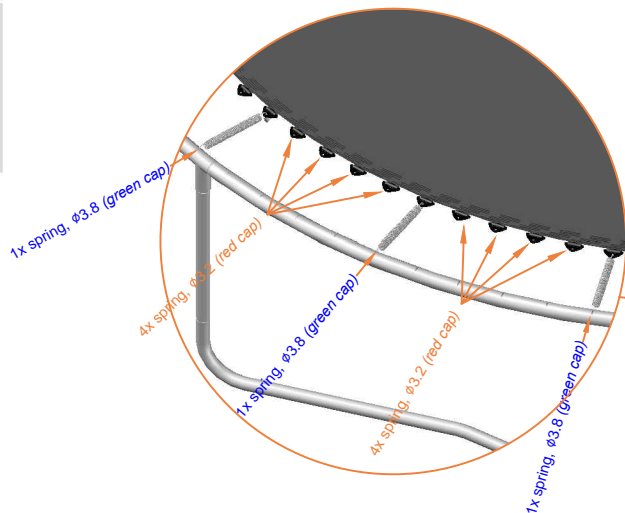

SPORT SET

72 spring 215mm, ϕ 3.2 (red cap)
24x spring 215mm, ϕ 3.8 (green cap)

64x spring 215mm, ϕ 3.2 (red cap)
16x spring 215mm, ϕ 3.8 (green cap)

14ft

12ft