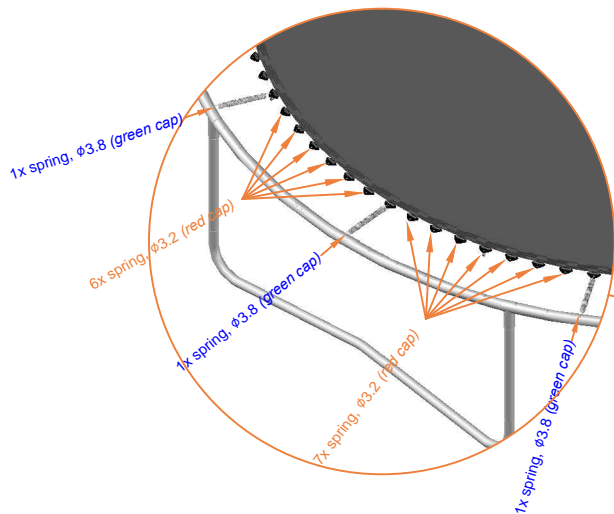

Model 08 / 10

Model 12 / 14

Model 08 / 10-fg

Model 12 / 14-fg

Avyna

Sport Spring Set / Extreme Sport Spring Set  
AVSP-SS AVSP-ES

Assembly manual

Type	Size	Standard q'ty	Sport q'ty	Extreme Sport q'ty	Tool spring
8FT	245cm	60	8	15	
10FT	305cm	72	12	24	
12FT	365cm	80	16	20	
14FT	430cm	96	24	32	

# SPORT SET

60x spring 175mm,  $\phi$ 3.2 (red cap)  
12x spring 175mm,  $\phi$ 3.8 (green cap)

52x spring 175mm,  $\phi$ 3.2 (red cap)  
8x spring 175mm,  $\phi$ 3.8 (green cap)

# EXTREME SPORT SET

48x spring 175mm,  $\phi$ 3.2 (red cap)  
24x spring 175mm,  $\phi$ 3.8 (green cap)

45x spring 175mm,  $\phi$ 3.2 (red cap)  
15x spring 175mm,  $\phi$ 3.8 (green cap)

08ft

10ft

### SPORT SET! CHANGE PROPORTIONAL!

<b>8FT</b>	08x spring 175mm, $\phi$ 3.8 (green cap)	52x spring 175mm, $\phi$ 3.2 (red cap)
<b>10FT</b>	12x spring 175mm, $\phi$ 3.8 (green cap)	60x spring 175mm, $\phi$ 3.2 (red cap)
<b>12FT</b>	16x spring 215mm, $\phi$ 3.8 (green cap)	64x spring 215mm, $\phi$ 3.2 (red cap)
<b>14FT</b>	24x spring 215mm, $\phi$ 3.8 (green cap)	72x spring 215mm, $\phi$ 3.2 (red cap)