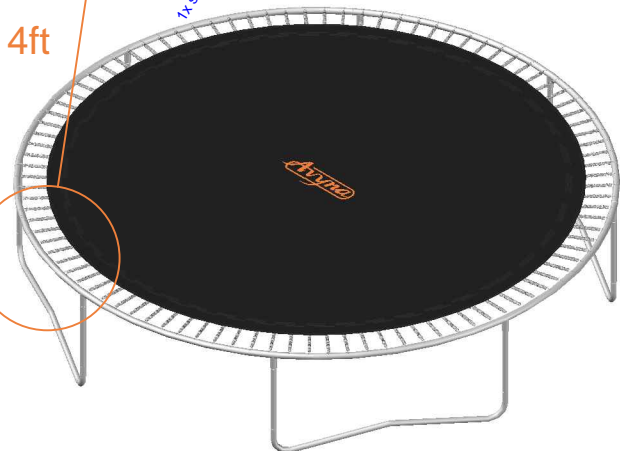

# SPORT SET

60x spring 175mm,  $\phi$ 3.2 (red cap)  
12x spring 175mm,  $\phi$ 3.8 (green cap)

52x spring 175mm,  $\phi$ 3.2 (red cap)  
8x spring 175mm,  $\phi$ 3.8 (green cap)

# SPORT SET

72 spring 215mm,  $\phi$ 3.2 (red cap)  
24x spring 215mm,  $\phi$ 3.8 (green cap)

64x spring 215mm,  $\phi$ 3.2 (red cap)  
16x spring 215mm,  $\phi$ 3.8 (green cap)

14ft

12ft

# EXTREME SPORT SET

48x spring 175mm,  $\phi$ 3.2 (red cap)  
24x spring 175mm,  $\phi$ 3.8 (green cap)

45x spring 175mm,  $\phi$ 3.2 (red cap)  
15x spring 175mm,  $\phi$ 3.8 (green cap)

08ft

10ft

# EXTREME SPORT SET

60x spring 215mm,  $\phi$ 3.2 (red cap)  
20x spring 215mm,  $\phi$ 3.8 (green cap)

64 spring 215mm,  $\phi$ 3.2 (red cap)  
32x spring 215mm,  $\phi$ 3.8 (green cap)

14ft

12ft