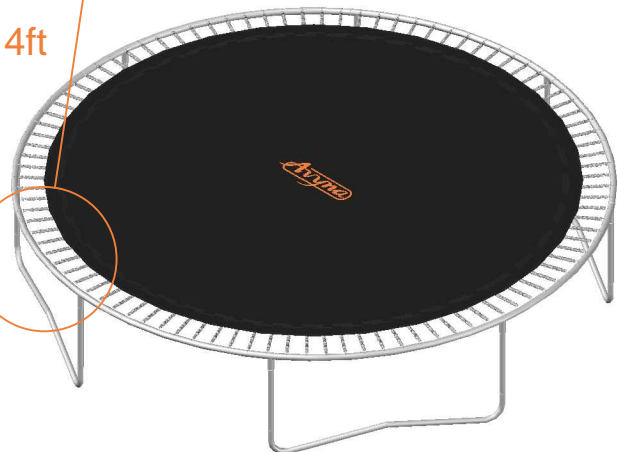

# EXTREME SPORT SET

48x spring 175mm,  $\phi$ 3.2 (red cap)  
24x spring 175mm,  $\phi$ 3.8 (green cap)

45x spring 175mm,  $\phi$ 3.2 (red cap)  
15x spring 175mm,  $\phi$ 3.8 (green cap)

08ft

10ft

# EXTREME SPORT SET

60x spring 215mm,  $\phi$ 3.2 (red cap)  
20x spring 215mm,  $\phi$ 3.8 (green cap)

64 spring 215mm,  $\phi$ 3.2 (red cap)  
32x spring 215mm,  $\phi$ 3.8 (green cap)

14ft

12ft

### SPORT SET! CHANGE PROPORTIONAL!

<b>8FT</b>	08x spring 175mm, $\phi$ 3.8 (green cap)	52x spring 175mm, $\phi$ 3.2 (red cap)
<b>10FT</b>	12x spring 175mm, $\phi$ 3.8 (green cap)	60x spring 175mm, $\phi$ 3.2 (red cap)
<b>12FT</b>	16x spring 215mm, $\phi$ 3.8 (green cap)	64x spring 215mm, $\phi$ 3.2 (red cap)
<b>14FT</b>	24x spring 215mm, $\phi$ 3.8 (green cap)	72x spring 215mm, $\phi$ 3.2 (red cap)

### EXTREME SPORT SET! CHANGE PROPORTIONAL!

<b>8FT</b>	15x spring 175mm, $\phi$ 3.8 (green cap)	45x spring 175mm, $\phi$ 3.2 (red cap)
<b>10FT</b>	24x spring 175mm, $\phi$ 3.8 (green cap)	48x spring 175mm, $\phi$ 3.2 (red cap)
<b>12FT</b>	20x spring 215mm, $\phi$ 3.8 (green cap)	60x spring 215mm, $\phi$ 3.2 (red cap)
<b>14FT</b>	32x spring 215mm, $\phi$ 3.8 (green cap)	64x spring 215mm, $\phi$ 3.2 (red cap)