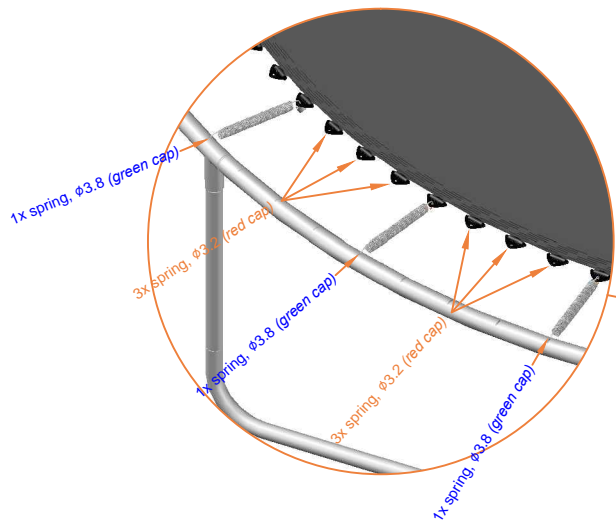

# SPORT SET

72 spring 215mm,  $\phi$ 3.2 (red cap)  
24x spring 215mm,  $\phi$ 3.8 (green cap)

64x spring 215mm,  $\phi$ 3.2 (red cap)  
16x spring 215mm,  $\phi$ 3.8 (green cap)

14ft

12ft

# EXTREME SPORT SET

48x spring 175mm,  $\phi$ 3.2 (red cap)  
24x spring 175mm,  $\phi$ 3.8 (green cap)

45x spring 175mm,  $\phi$ 3.2 (red cap)  
15x spring 175mm,  $\phi$ 3.8 (green cap)

08ft

10ft

# EXTREME SPORT SET

60x spring 215mm,  $\phi$ 3.2 (red cap)  
20x spring 215mm,  $\phi$ 3.8 (green cap)

64 spring 215mm,  $\phi$ 3.2 (red cap)  
32x spring 215mm,  $\phi$ 3.8 (green cap)

14ft

12ft

### SPORT SET! CHANGE PROPORTIONAL!

<b>8FT</b>	08x spring 175mm, $\phi$ 3.8 (green cap)	52x spring 175mm, $\phi$ 3.2 (red cap)
<b>10FT</b>	12x spring 175mm, $\phi$ 3.8 (green cap)	60x spring 175mm, $\phi$ 3.2 (red cap)
<b>12FT</b>	16x spring 215mm, $\phi$ 3.8 (green cap)	64x spring 215mm, $\phi$ 3.2 (red cap)
<b>14FT</b>	24x spring 215mm, $\phi$ 3.8 (green cap)	72x spring 215mm, $\phi$ 3.2 (red cap)