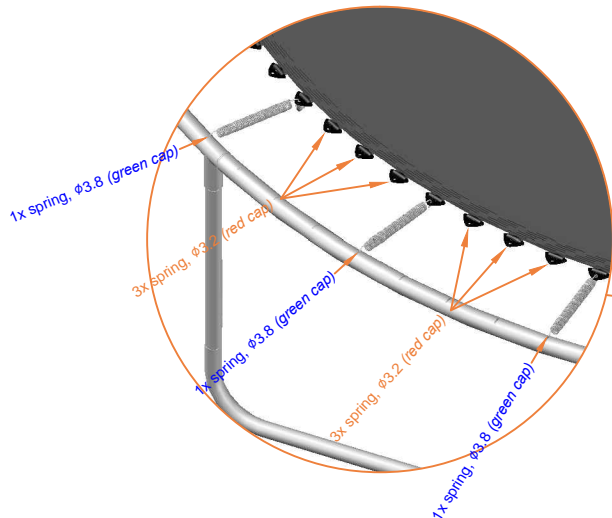

# EXTREME SPORT SET

48x spring 175mm,  $\phi$ 3.2 (red cap)  
24x spring 175mm,  $\phi$ 3.8 (green cap)

45x spring 175mm,  $\phi$ 3.2 (red cap)  
15x spring 175mm,  $\phi$ 3.8 (green cap)

08ft

10ft

# EXTREME SPORT SET

60x spring 215mm,  $\phi$ 3.2 (red cap)  
20x spring 215mm,  $\phi$ 3.8 (green cap)

64 spring 215mm,  $\phi$ 3.2 (red cap)  
32x spring 215mm,  $\phi$ 3.8 (green cap)

14ft

12ft

### SPORT SET! CHANGE PROPORTIONAL!

<b>8FT</b>	08x spring 175mm, $\phi$ 3.8 (green cap)	52x spring 175mm, $\phi$ 3.2 (red cap)
<b>10FT</b>	12x spring 175mm, $\phi$ 3.8 (green cap)	60x spring 175mm, $\phi$ 3.2 (red cap)
<b>12FT</b>	16x spring 215mm, $\phi$ 3.8 (green cap)	64x spring 215mm, $\phi$ 3.2 (red cap)
<b>14FT</b>	24x spring 215mm, $\phi$ 3.8 (green cap)	72x spring 215mm, $\phi$ 3.2 (red cap)

### EXTREME SPORT SET! CHANGE PROPORTIONAL!

<b>8FT</b>	15x spring 175mm, $\phi$ 3.8 (green cap)	45x spring 175mm, $\phi$ 3.2 (red cap)
<b>10FT</b>	24x spring 175mm, $\phi$ 3.8 (green cap)	48x spring 175mm, $\phi$ 3.2 (red cap)
<b>12FT</b>	20x spring 215mm, $\phi$ 3.8 (green cap)	60x spring 215mm, $\phi$ 3.2 (red cap)
<b>14FT</b>	32x spring 215mm, $\phi$ 3.8 (green cap)	64x spring 215mm, $\phi$ 3.2 (red cap)