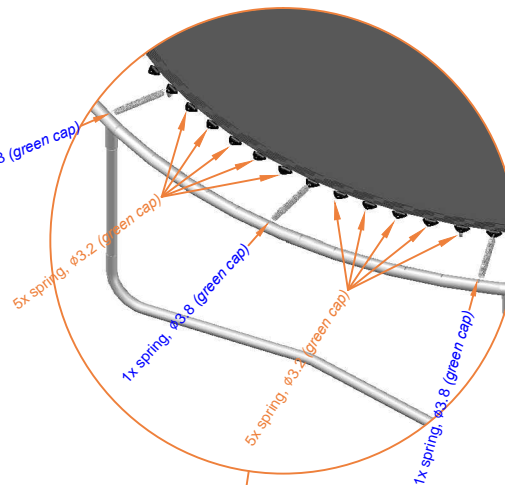

Model 08 / 08-i

Model 10 / 10-i

Model 12 / 12-i

Model 14 / 14-i

Sport Spring Set / Extrem Sport Spring Set
AVSP-SS AVSP-ES

Assembly manual

Type	Size	Standard q'ty	Sport q'ty	Extrem Sport q'ty	Tool spring
8FT	245cm	60	8	15	
10FT	305cm	72	12	24	
12FT	365cm	80	16	20	
14FT	430cm	96	24	32	

SPORT SET

60x spring 178mm, ϕ 3.2 (red cap)
12x spring 178mm, ϕ 3.8 (green cap)

52x spring 178mm, ϕ 3.2 (red cap)
8x spring 178mm, ϕ 3.8 (green cap)

10ft

08ft

SPORT SET

72 spring 178mm, ø3.2 (red cap)
24x spring 178mm, ø3.8 (green cap)

10ft

08ft

EXTREM SPORT SET

64 spring 178mm, ø3.2 (red cap)
32x spring 178mm, ø3.8 (green cap)

60x spring 178mm, ø3.2 (red cap)
20x spring 178mm, ø3.8 (green cap)

14ft

12ft

SPORT SET! CHANGE PROPORTIONAL!

EXTREM SPORT SET! CHANGE PROPORTIONAL!

8FT	15x spring 178mm, ϕ 3.8 (green cap)	45x spring 178mm, ϕ 3.2 (red cap)
10FT	24x spring 178mm, ϕ 3.8 (green cap)	48x spring 178mm, ϕ 3.2 (red cap)
12FT	20x spring 215mm, ϕ 3.8 (green cap)	60x spring 215mm, ϕ 3.2 (red cap)
14FT	32x spring 215mm, ϕ 3.8 (green cap)	64x spring 215mm, ϕ 3.2 (red cap)