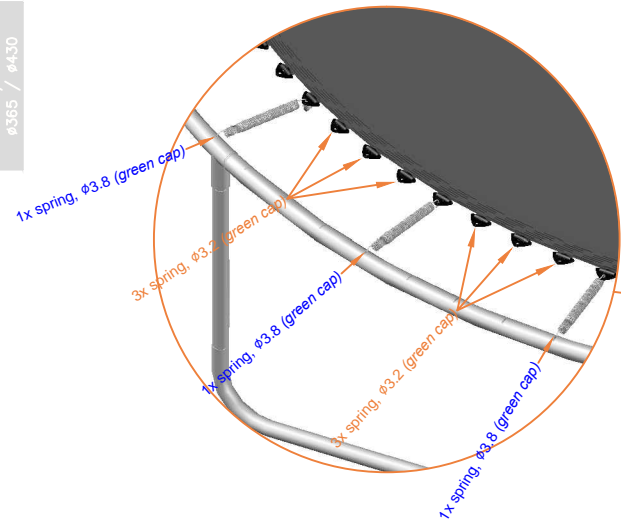

SPORT SET

60x spring 178mm, ϕ 3.2 (red cap)
12x spring 178mm, ϕ 3.8 (green cap)

52x spring 178mm, ϕ 3.2 (red cap)
8x spring 178mm, ϕ 3.8 (green cap)

10ft

08ft

SPORT SET

72 spring 178mm, ø3.2 (red cap)
24x spring 178mm, ø3.8 (green cap)

10ft

08ft

EXTREM SPORT SET

64 spring 178mm, ø3.2 (red cap)
32x spring 178mm, ø3.8 (green cap)

60x spring 178mm, ø3.2 (red cap)
20x spring 178mm, ø3.8 (green cap)

14ft

12ft

SPORT SET! CHANGE PROPORTIONAL!

8FT	08x spring 178mm, ϕ 3.8 (green cap)	52x spring 178mm, ϕ 3.2 (red cap)
10FT	12x spring 178mm, ϕ 3.8 (green cap)	60x spring 178mm, ϕ 3.2 (red cap)
12FT	16x spring 215mm, ϕ 3.8 (green cap)	64x spring 215mm, ϕ 3.2 (red cap)
14FT	24x spring 215mm, ϕ 3.8 (green cap)	72x spring 215mm, ϕ 3.2 (red cap)

EXTREM SPORT SET! CHANGE PROPORTIONAL!

8FT	15x spring 178mm, ϕ 3.8 (green cap)	45x spring 178mm, ϕ 3.2 (red cap)
10FT	24x spring 178mm, ϕ 3.8 (green cap)	48x spring 178mm, ϕ 3.2 (red cap)
12FT	20x spring 215mm, ϕ 3.8 (green cap)	60x spring 215mm, ϕ 3.2 (red cap)
14FT	32x spring 215mm, ϕ 3.8 (green cap)	64x spring 215mm, ϕ 3.2 (red cap)