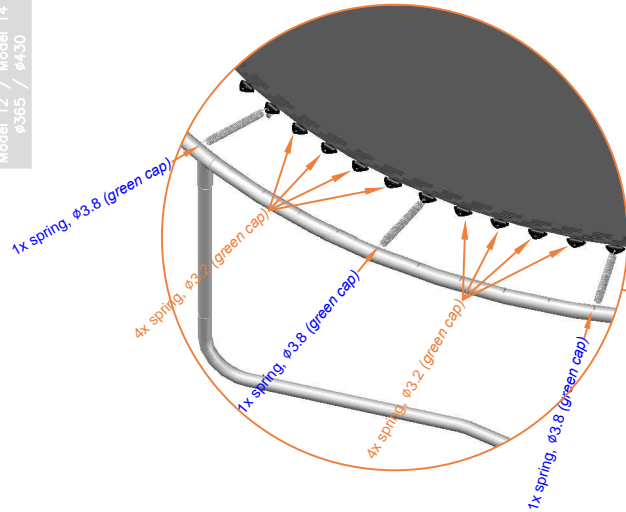

SPORT SET

60x spring 178mm, ϕ 3.2 (red cap)
12x spring 178mm, ϕ 3.8 (green cap)

52x spring 178mm, ϕ 3.2 (red cap)
8x spring 178mm, ϕ 3.8 (green cap)

10ft

08ft

SPORT SET

72 spring 178mm, ø3.2 (red cap)
24x spring 178mm, ø3.8 (green cap)

64x spring 178mm, ø3.2 (red cap)
16x spring 178mm, ø3.8 (green cap)

14ft

12ft

AZURA

EXTREM SPORT SET

48x spring 178mm, ϕ 3.2 (red cap)
24x spring 178mm, ϕ 3.8 (green cap)

45x spring 178mm, ϕ 3.2 (red cap)
15x spring 178mm, ϕ 3.8 (green cap)

10ft

08ft

EXTREM SPORT SET

64 spring 178mm, ø3.2 (red cap)
32x spring 178mm, ø3.8 (green cap)

60x spring 178mm, ø3.2 (red cap)
20x spring 178mm, ø3.8 (green cap)

14ft

12ft

SPORT SET! CHANGE PROPORTIONAL!

EXTREM SPORT SET! CHANGE PROPORTIONAL!

8FT	15x spring 178mm, ϕ 3.8 (green cap)	45x spring 178mm, ϕ 3.2 (red cap)
10FT	24x spring 178mm, ϕ 3.8 (green cap)	48x spring 178mm, ϕ 3.2 (red cap)
12FT	20x spring 215mm, ϕ 3.8 (green cap)	60x spring 215mm, ϕ 3.2 (red cap)
14FT	32x spring 215mm, ϕ 3.8 (green cap)	64x spring 215mm, ϕ 3.2 (red cap)