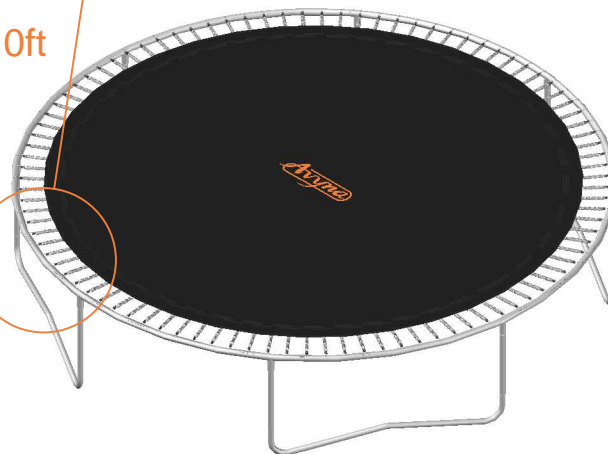

SPORT SET

60x spring 178mm, ϕ 3.2 (red cap)
12x spring 178mm, ϕ 3.8 (green cap)

52x spring 178mm, ϕ 3.2 (red cap)
8x spring 178mm, ϕ 3.8 (green cap)

10ft

08ft

SPORT SET

72 spring 178mm, ø3.2 (red cap)
24x spring 178mm, ø3.8 (green cap)

64x spring 178mm, ø3.2 (red cap)
16x spring 178mm, ø3.8 (green cap)

14ft

12ft

AZURA

EXTREM SPORT SET

48x spring 178mm, ϕ 3.2 (red cap)
24x spring 178mm, ϕ 3.8 (green cap)

45x spring 178mm, ϕ 3.2 (red cap)
15x spring 178mm, ϕ 3.8 (green cap)

10ft

08ft

EXTREM SPORT SET

64 spring 178mm, ø3.2 (red cap)
32x spring 178mm, ø3.8 (green cap)

60x spring 178mm, ø3.2 (red cap)
20x spring 178mm, ø3.8 (green cap)

14ft

12ft

SPORT SET! CHANGE PROPORTIONAL!

EXTREM SPORT SET! CHANGE PROPORTIONAL!

8FT	15x spring 178mm, ϕ 3.8 (green cap)	45x spring 178mm, ϕ 3.2 (red cap)
10FT	24x spring 178mm, ϕ 3.8 (green cap)	48x spring 178mm, ϕ 3.2 (red cap)
12FT	20x spring 215mm, ϕ 3.8 (green cap)	60x spring 215mm, ϕ 3.2 (red cap)
14FT	32x spring 215mm, ϕ 3.8 (green cap)	64x spring 215mm, ϕ 3.2 (red cap)