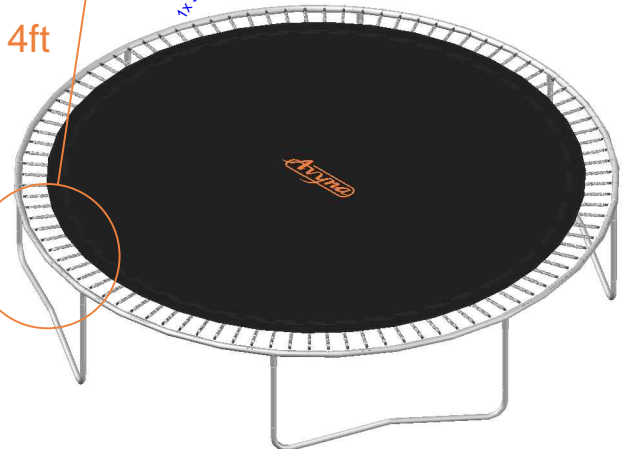

SPORT SET

60x spring 178mm, ϕ 3.2 (red cap)
12x spring 178mm, ϕ 3.8 (green cap)

52x spring 178mm, ϕ 3.2 (red cap)
8x spring 178mm, ϕ 3.8 (green cap)

10ft

08ft

SPORT SET

72 spring 178mm, ø3.2 (red cap)
24x spring 178mm, ø3.8 (green cap)

64x spring 178mm, ø3.2 (red cap)
16x spring 178mm, ø3.8 (green cap)

14ft

12ft

AZURA

EXTREM SPORT SET

48x spring 178mm, ϕ 3.2 (red cap)
24x spring 178mm, ϕ 3.8 (green cap)

45x spring 178mm, ϕ 3.2 (red cap)
15x spring 178mm, ϕ 3.8 (green cap)

10ft

08ft

EXTREM SPORT SET

64 spring 178mm, ø3.2 (red cap)
32x spring 178mm, ø3.8 (green cap)

60x spring 178mm, ø3.2 (red cap)
20x spring 178mm, ø3.8 (green cap)

14ft

12ft

SPORT SET! CHANGE PROPORTIONAL!

EXTREM SPORT SET! CHANGE PROPORTIONAL!

8FT	15x spring 178mm, ϕ 3.8 (green cap)	45x spring 178mm, ϕ 3.2 (red cap)
10FT	24x spring 178mm, ϕ 3.8 (green cap)	48x spring 178mm, ϕ 3.2 (red cap)
12FT	20x spring 215mm, ϕ 3.8 (green cap)	60x spring 215mm, ϕ 3.2 (red cap)
14FT	32x spring 215mm, ϕ 3.8 (green cap)	64x spring 215mm, ϕ 3.2 (red cap)