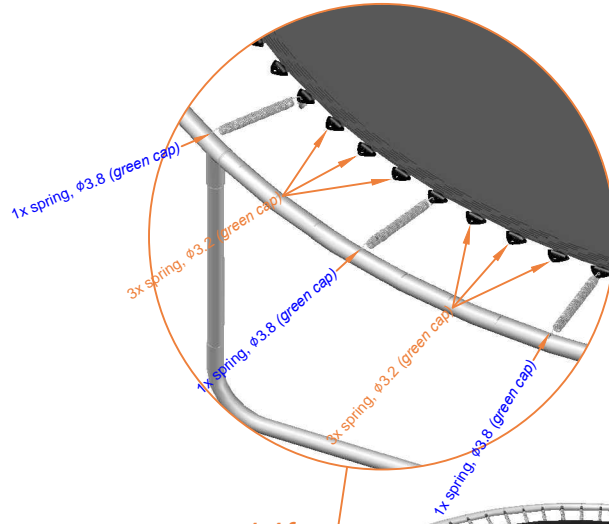

SPORT SET

60x spring 178mm, ϕ 3.2 (red cap)
12x spring 178mm, ϕ 3.8 (green cap)

52x spring 178mm, ϕ 3.2 (red cap)
8x spring 178mm, ϕ 3.8 (green cap)

10ft

08ft

SPORT SET

72 spring 178mm, ø3.2 (red cap)
24x spring 178mm, ø3.8 (green cap)

64x spring 178mm, ø3.2 (red cap)
16x spring 178mm, ø3.8 (green cap)

14ft

12ft

AZURA

EXTREM SPORT SET

48x spring 178mm, ϕ 3.2 (red cap)
24x spring 178mm, ϕ 3.8 (green cap)

45x spring 178mm, ϕ 3.2 (red cap)
15x spring 178mm, ϕ 3.8 (green cap)

10ft

08ft

EXTREM SPORT SET

64 spring 178mm, ø3.2 (red cap)
32x spring 178mm, ø3.8 (green cap)

60x spring 178mm, ø3.2 (red cap)
20x spring 178mm, ø3.8 (green cap)

14ft

12ft

SPORT SET! CHANGE PROPORTIONAL!

EXTREM SPORT SET! CHANGE PROPORTIONAL!

8FT	15x spring 178mm, ϕ 3.8 (green cap)	45x spring 178mm, ϕ 3.2 (red cap)
10FT	24x spring 178mm, ϕ 3.8 (green cap)	48x spring 178mm, ϕ 3.2 (red cap)
12FT	20x spring 215mm, ϕ 3.8 (green cap)	60x spring 215mm, ϕ 3.2 (red cap)
14FT	32x spring 215mm, ϕ 3.8 (green cap)	64x spring 215mm, ϕ 3.2 (red cap)