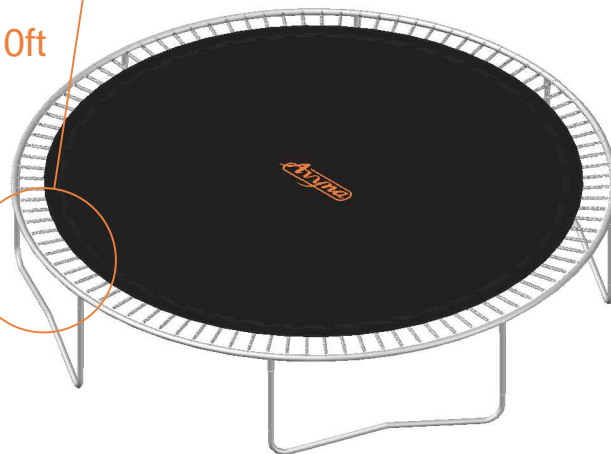

SPORT SET

60x spring 178mm, ϕ 3.2 (red cap)
12x spring 178mm, ϕ 3.8 (green cap)

52x spring 178mm, ϕ 3.2 (red cap)
8x spring 178mm, ϕ 3.8 (green cap)

10ft

08ft

SPORT SET

72 spring 178mm, ø3.2 (red cap)
24x spring 178mm, ø3.8 (green cap)

64x spring 178mm, ø3.2 (red cap)
16x spring 178mm, ø3.8 (green cap)

14ft

12ft

AZURA

EXTREM SPORT SET

48x spring 178mm, ϕ 3.2 (red cap)
24x spring 178mm, ϕ 3.8 (green cap)

45x spring 178mm, ϕ 3.2 (red cap)
15x spring 178mm, ϕ 3.8 (green cap)

10ft

08ft

EXTREM SPORT SET

64 spring 178mm, ø3.2 (red cap)
32x spring 178mm, ø3.8 (green cap)

60x spring 178mm, ø3.2 (red cap)
20x spring 178mm, ø3.8 (green cap)

14ft

12ft

SPORT SET! CHANGE PROPORTIONAL!