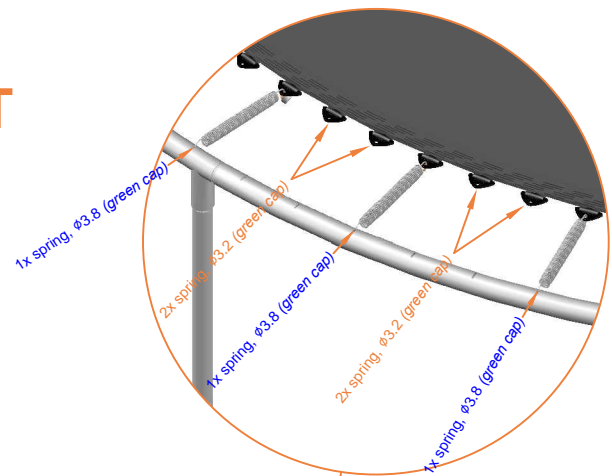

SPORT SET

60x spring 178mm, ϕ 3.2 (red cap)
12x spring 178mm, ϕ 3.8 (green cap)

52x spring 178mm, ϕ 3.2 (red cap)
8x spring 178mm, ϕ 3.8 (green cap)

10ft

08ft

SPORT SET

72 spring 178mm, ø3.2 (red cap)
24x spring 178mm, ø3.8 (green cap)

10ft

08ft

EXTREM SPORT SET

64 spring 178mm, ø3.2 (red cap)
32x spring 178mm, ø3.8 (green cap)

60x spring 178mm, ø3.2 (red cap)
20x spring 178mm, ø3.8 (green cap)

14ft

12ft

SPORT SET! CHANGE PROPORTIONAL!

8FT	08x spring 178mm, ϕ 3.8 (green cap)	52x spring 178mm, ϕ 3.2 (red cap)
10FT	12x spring 178mm, ϕ 3.8 (green cap)	60x spring 178mm, ϕ 3.2 (red cap)
12FT	16x spring 215mm, ϕ 3.8 (green cap)	64x spring 215mm, ϕ 3.2 (red cap)
14FT	24x spring 215mm, ϕ 3.8 (green cap)	72x spring 215mm, ϕ 3.2 (red cap)

EXTREM SPORT SET! CHANGE PROPORTIONAL!

8FT	15x spring 178mm, ϕ 3.8 (green cap)	45x spring 178mm, ϕ 3.2 (red cap)
10FT	24x spring 178mm, ϕ 3.8 (green cap)	48x spring 178mm, ϕ 3.2 (red cap)
12FT	20x spring 215mm, ϕ 3.8 (green cap)	60x spring 215mm, ϕ 3.2 (red cap)
14FT	32x spring 215mm, ϕ 3.8 (green cap)	64x spring 215mm, ϕ 3.2 (red cap)