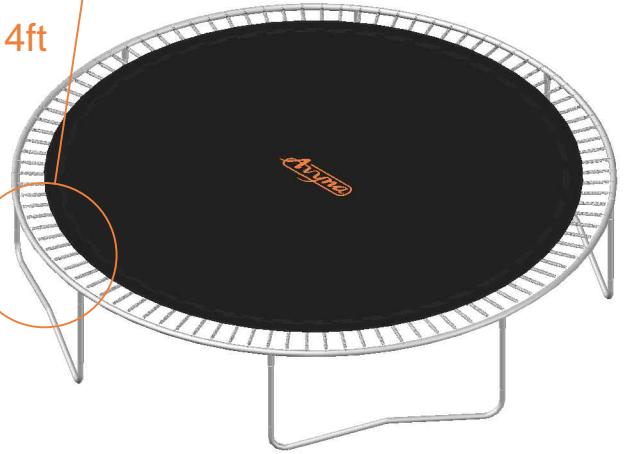

SPORT SET

60x spring 178mm, ϕ 3.2 (red cap)
12x spring 178mm, ϕ 3.8 (green cap)

52x spring 178mm, ϕ 3.2 (red cap)
8x spring 178mm, ϕ 3.8 (green cap)

10ft

08ft

SPORT SET

72 spring 178mm, ø3.2 (red cap)
24x spring 178mm, ø3.8 (green cap)

64x spring 178mm, ø3.2 (red cap)
16x spring 178mm, ø3.8 (green cap)

14ft

12ft

AZURA

EXTREM SPORT SET

48x spring 178mm, ϕ 3.2 (red cap)
24x spring 178mm, ϕ 3.8 (green cap)

45x spring 178mm, ϕ 3.2 (red cap)
15x spring 178mm, ϕ 3.8 (green cap)

10ft

08ft

EXTREM SPORT SET

64 spring 178mm, ø3.2 (red cap)
32x spring 178mm, ø3.8 (green cap)

60x spring 178mm, ø3.2 (red cap)
20x spring 178mm, ø3.8 (green cap)

14ft

12ft

SPORT SET! CHANGE PROPORTIONAL!

EXTREM SPORT SET! CHANGE PROPORTIONAL!

8FT	15x spring 178mm, ϕ 3.8 (green cap)	45x spring 178mm, ϕ 3.2 (red cap)
10FT	24x spring 178mm, ϕ 3.8 (green cap)	48x spring 178mm, ϕ 3.2 (red cap)
12FT	20x spring 215mm, ϕ 3.8 (green cap)	60x spring 215mm, ϕ 3.2 (red cap)
14FT	32x spring 215mm, ϕ 3.8 (green cap)	64x spring 215mm, ϕ 3.2 (red cap)