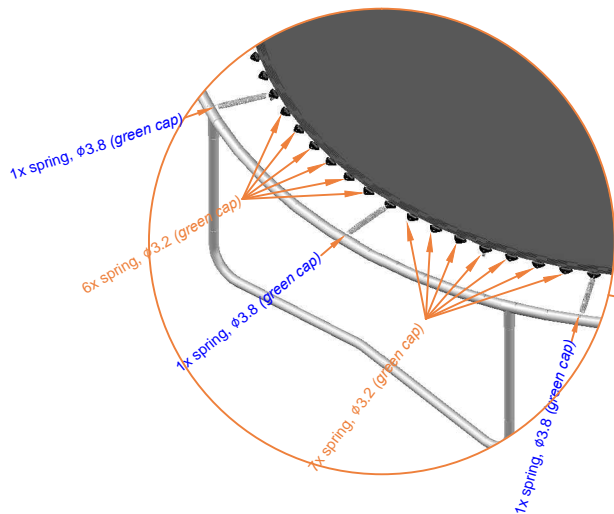

Model 08 / 08-i

Model 10 / 10-i

Model 12 / 12-i

Model 14 / 14-i

Sport Spring Set / Extrem Sport Spring Set
AVSP-SS AVSP-ES

Assembly manual

Type	Size	Standard q'ty	Sport q'ty	Extrem Sport q'ty	Tool spring
8FT	245cm	60	8	15	
10FT	305cm	72	12	24	
12FT	365cm	80	16	20	
14FT	430cm	96	24	32	

SPORT SET

60x spring 178mm, ϕ 3.2 (red cap)
12x spring 178mm, ϕ 3.8 (green cap)

52x spring 178mm, ϕ 3.2 (red cap)
8x spring 178mm, ϕ 3.8 (green cap)

10ft

08ft

SPORT SET

72 spring 178mm, ø3.2 (red cap)
24x spring 178mm, ø3.8 (green cap)

10ft

08ft

EXTREM SPORT SET

64 spring 178mm, ø3.2 (red cap)
32x spring 178mm, ø3.8 (green cap)

60x spring 178mm, ø3.2 (red cap)
20x spring 178mm, ø3.8 (green cap)

14ft

12ft

SPORT SET! CHANGE PROPORTIONAL!

EXTREM SPORT SET! CHANGE PROPORTIONAL!

8FT	15x spring 178mm, ϕ 3.8 (green cap)	45x spring 178mm, ϕ 3.2 (red cap)
10FT	24x spring 178mm, ϕ 3.8 (green cap)	48x spring 178mm, ϕ 3.2 (red cap)
12FT	20x spring 215mm, ϕ 3.8 (green cap)	60x spring 215mm, ϕ 3.2 (red cap)
14FT	32x spring 215mm, ϕ 3.8 (green cap)	64x spring 215mm, ϕ 3.2 (red cap)