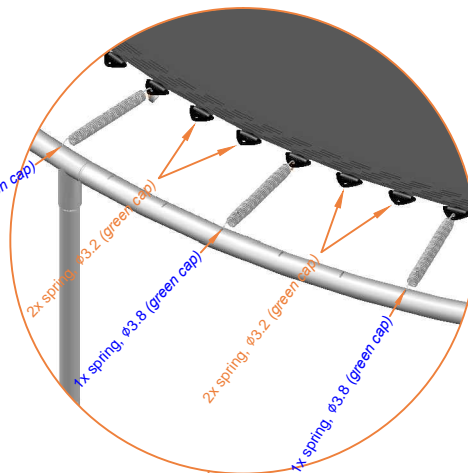

SPORT SET

60x spring 178mm, ϕ 3.2 (red cap)
12x spring 178mm, ϕ 3.8 (green cap)

52x spring 178mm, ϕ 3.2 (red cap)
8x spring 178mm, ϕ 3.8 (green cap)

10ft

08ft

SPORT SET

72 spring 178mm, ø3.2 (red cap)
24x spring 178mm, ø3.8 (green cap)

64x spring 178mm, ø3.2 (red cap)
16x spring 178mm, ø3.8 (green cap)

14ft

12ft

AZURA

EXTREM SPORT SET

48x spring 178mm, ϕ 3.2 (red cap)
24x spring 178mm, ϕ 3.8 (green cap)

45x spring 178mm, ϕ 3.2 (red cap)
15x spring 178mm, ϕ 3.8 (green cap)

10ft

08ft

EXTREM SPORT SET

64 spring 178mm, ø3.2 (red cap)
32x spring 178mm, ø3.8 (green cap)

60x spring 178mm, ø3.2 (red cap)
20x spring 178mm, ø3.8 (green cap)

14ft

12ft

SPORT SET! CHANGE PROPORTIONAL!

EXTREM SPORT SET! CHANGE PROPORTIONAL!

8FT	15x spring 178mm, ϕ 3.8 (green cap)	45x spring 178mm, ϕ 3.2 (red cap)
10FT	24x spring 178mm, ϕ 3.8 (green cap)	48x spring 178mm, ϕ 3.2 (red cap)
12FT	20x spring 215mm, ϕ 3.8 (green cap)	60x spring 215mm, ϕ 3.2 (red cap)
14FT	32x spring 215mm, ϕ 3.8 (green cap)	64x spring 215mm, ϕ 3.2 (red cap)