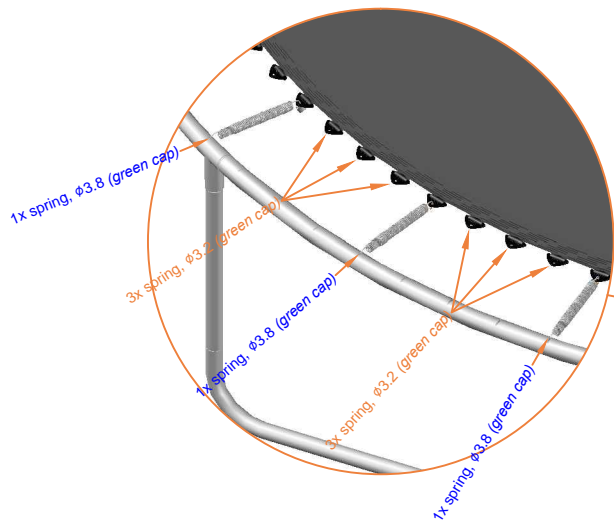

SPORT SET

60x spring 178mm, ϕ 3.2 (red cap)
12x spring 178mm, ϕ 3.8 (green cap)

52x spring 178mm, ϕ 3.2 (red cap)
8x spring 178mm, ϕ 3.8 (green cap)

10ft

08ft

SPORT SET

72 spring 178mm, ø3.2 (red cap)
24x spring 178mm, ø3.8 (green cap)

64x spring 178mm, ø3.2 (red cap)
16x spring 178mm, ø3.8 (green cap)

14ft

12ft

AZURA

EXTREM SPORT SET

48x spring 178mm, ϕ 3.2 (red cap)
24x spring 178mm, ϕ 3.8 (green cap)

45x spring 178mm, ϕ 3.2 (red cap)
15x spring 178mm, ϕ 3.8 (green cap)

10ft

08ft

EXTREM SPORT SET

64 spring 178mm, ø3.2 (red cap)
32x spring 178mm, ø3.8 (green cap)

60x spring 178mm, ø3.2 (red cap)
20x spring 178mm, ø3.8 (green cap)

14ft

12ft

SPORT SET! CHANGE PROPORTIONAL!

EXTREM SPORT SET! CHANGE PROPORTIONAL!

8FT	15x spring 178mm, ϕ 3.8 (green cap)	45x spring 178mm, ϕ 3.2 (red cap)
10FT	24x spring 178mm, ϕ 3.8 (green cap)	48x spring 178mm, ϕ 3.2 (red cap)
12FT	20x spring 215mm, ϕ 3.8 (green cap)	60x spring 215mm, ϕ 3.2 (red cap)
14FT	32x spring 215mm, ϕ 3.8 (green cap)	64x spring 215mm, ϕ 3.2 (red cap)