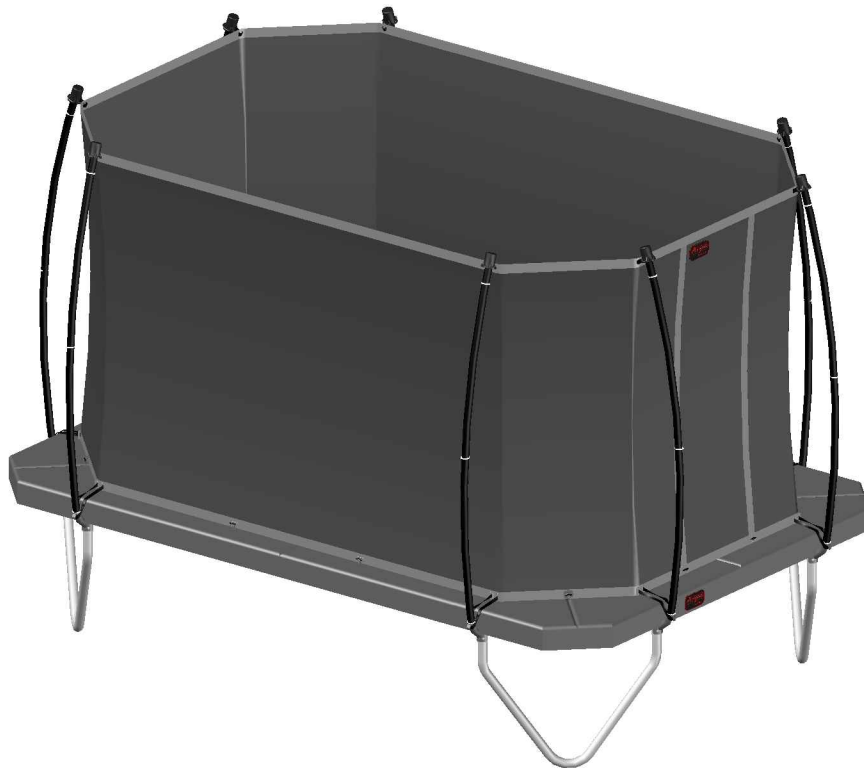

Aryna

Enclosure For
Rectangular Trampolines

Assembly manual

Model 223 / Model 234 / Model 238

		Model 223 APPROX 305x225cm		Model 234 APPROX 340x240cm		Model 238 APPROX 380x255cm	
		Quantity	Part number	Quantity	Part number	Quantity	Part number
Pole with sleeve for safety net		8	AVBL-223-802 A	8	AVBL-234-802 A	8	AVBL-238-802 A
Pole for safety net		8	AVBL-223-802 B	8	AVBL-234-802 B	8	AVBL-238-802 B
Clamp		8	CLAMP-TOOL-SN-223	8	CLAMP-TOOL-SN-234	8	CLAMP-TOOL-SN-238
Safety net		1	ANBL-223	1	ANBL-234	1	ANBL-238
Straps for safety net		20	TEPL-BAND 16x short:1.0m(below) 4x long:1.5m(above)	20	TEPL-BAND 16x short:1.0m(below) 4x long:1.5m(above)	20	TEPL-BAND 16x short:1.0m(below) 4x long:1.5m(above)
Closure for safety net		2	TEPL-KNOOPJE	2	TEPL-KNOOPJE	2	TEPL-KNOOPJE
Screw M6		8	M6-30	8	M6-30	8	M6-30
Screw M8		16	M8-30	16	M8-30	16	M8-30
Allen key		2	ALLEN-KEY	2	ALLEN-KEY	2	ALLEN-KEY
Wrench		2	WRENCH	2	WRENCH	2	WRENCH
Closure for safety net		10	TEPL-ELAS-C	10	TEPL-ELASTIEK	10	TEPL-ELAS-C