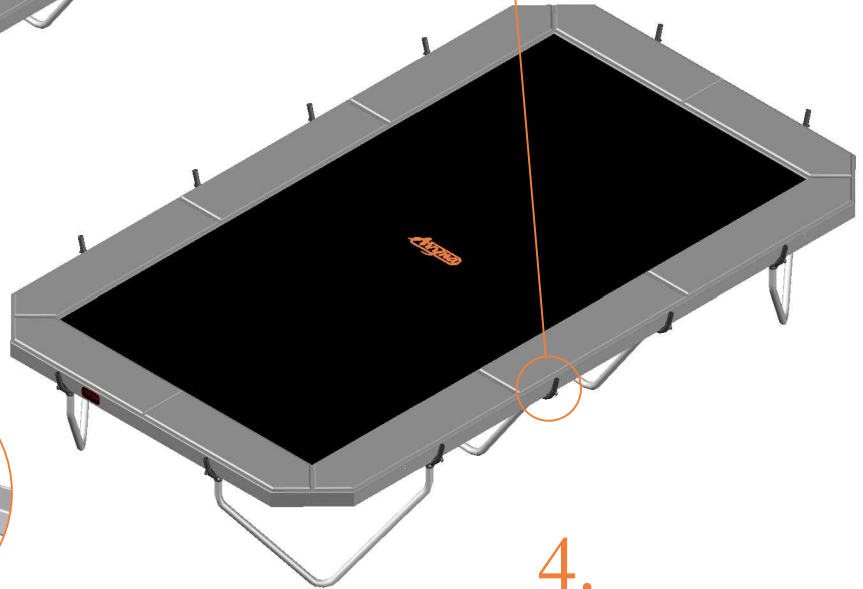

Aryna

Enclosure For
Rectangular Trampolines

Assembly manual

4x CLAMP-TOOL-SN-352-B

3.

4.

5.

6.