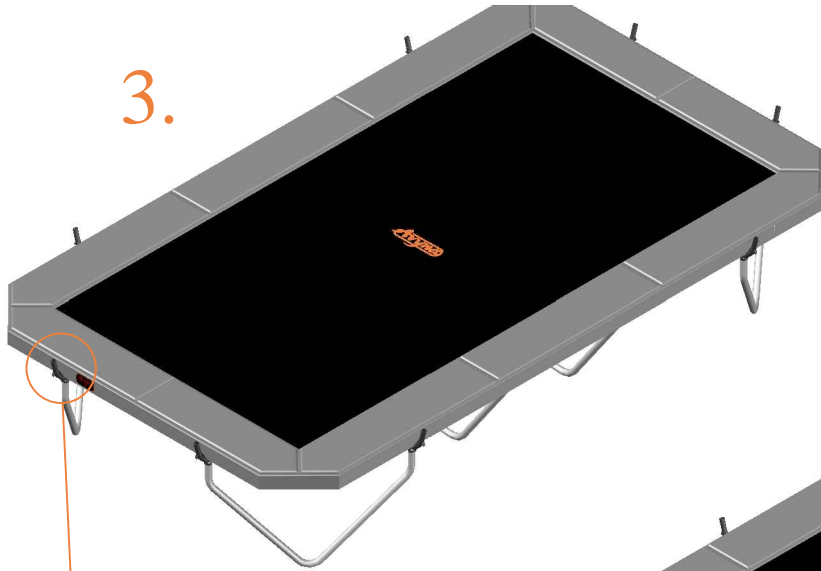

Aryna

Enclosure For
Rectangular Trampolines

Assembly manual

4x CLAMP-TOOL-SN-352-B

3.

4.

5.

6.