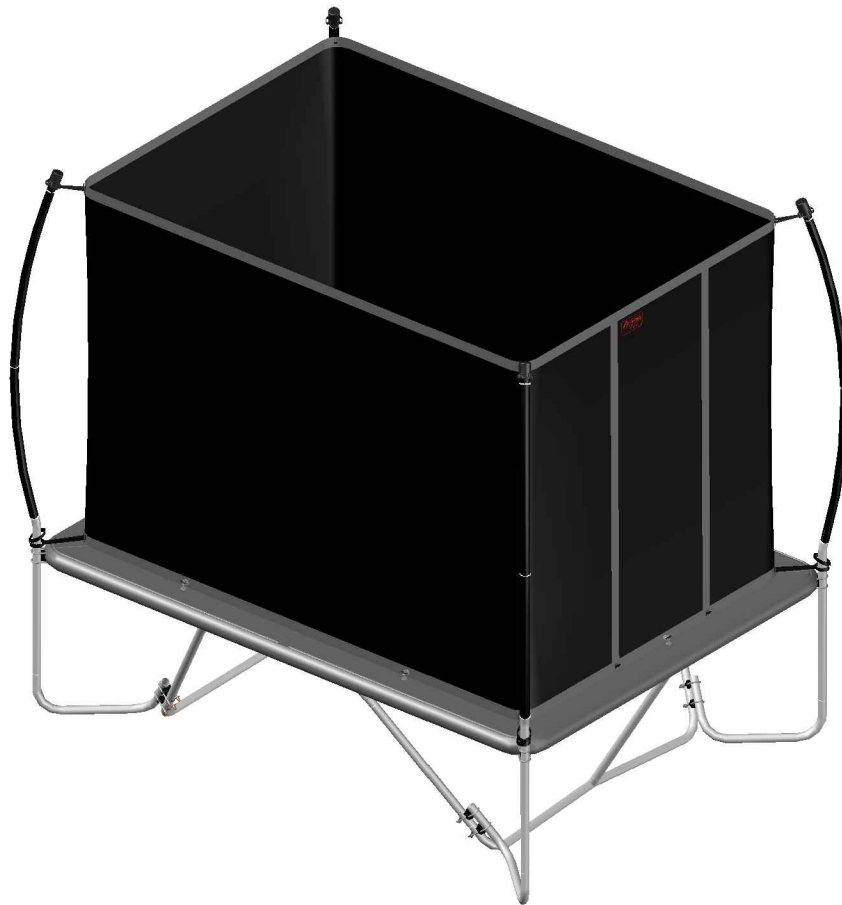

Aryna

Enclosure For Rectangular Trampolines

Assembly manual

Model 213

Model 213 275x190cm			
	Quantity	Part number	
Pole with sleeve for safety net	4	AVBL-213-802 A	
Pole for safety net	4	AVBL-213-802 B	
Pole for safety net	4	TEPL-213-802C	
Clamp for poles	8	TEPL-KLEM	
Clamp for poles long	8	TEPL-KLEM-LONG	
Safety net	1	\$1%/213	
Straps for safety net	8	TEPL-BAND	
Closure for safety net	2	TEPL-KNOOPJE	
Screw M6	4	M6x30	

Model 213 275x190cm			
	Quantity	Part number	
Pole for safety net	2	TEGR-213-8021 / A	
Pole for safety net	2	TEGR-213-8021 / B	
Strings for safety net	6	TEPL-ELAS-C	
Allen key	2	ALLEN-KEY	
Wrench	2	WRENCH	