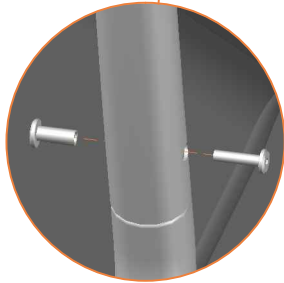

Aryna

Enclosure For Rectangular Trampolines

Assembly manual

Model 213

Model 213 275x190cm			
	Quantity	Part number	
Pole with sleeve for safety net	4	AVBL-213-802 A	
Pole for safety net	4	AVBL-213-802 B	
Pole for safety net	4	TEPL-213-802C	
Clamp for poles	8	TEPL-KLEM	
Clamp for poles long	8	TEPL-KLEM-LONG	
Safety net	1	\$1%/213	
Straps for safety net	8	TEPL-BAND	
Closure for safety net	2	TEPL-KNOOPJE	
Screw M6	4	M6x30	

Model 213 275x190cm			
	Quantity	Part number	
Pole for safety net	2	TEGR-213-8021 / A	
Pole for safety net	2	TEGR-213-8021 / B	
Strings for safety net	6	TEPL-ELAS-C	
Allen key	2	ALLEN-KEY	
Wrench	2	WRENCH	

TEPL-KLEM-LONG

1.

2.

3.

TEPL-KLEM

4.

5.

6.