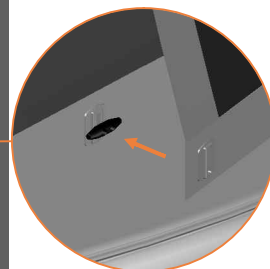

TEPL-ELAS-C

5.