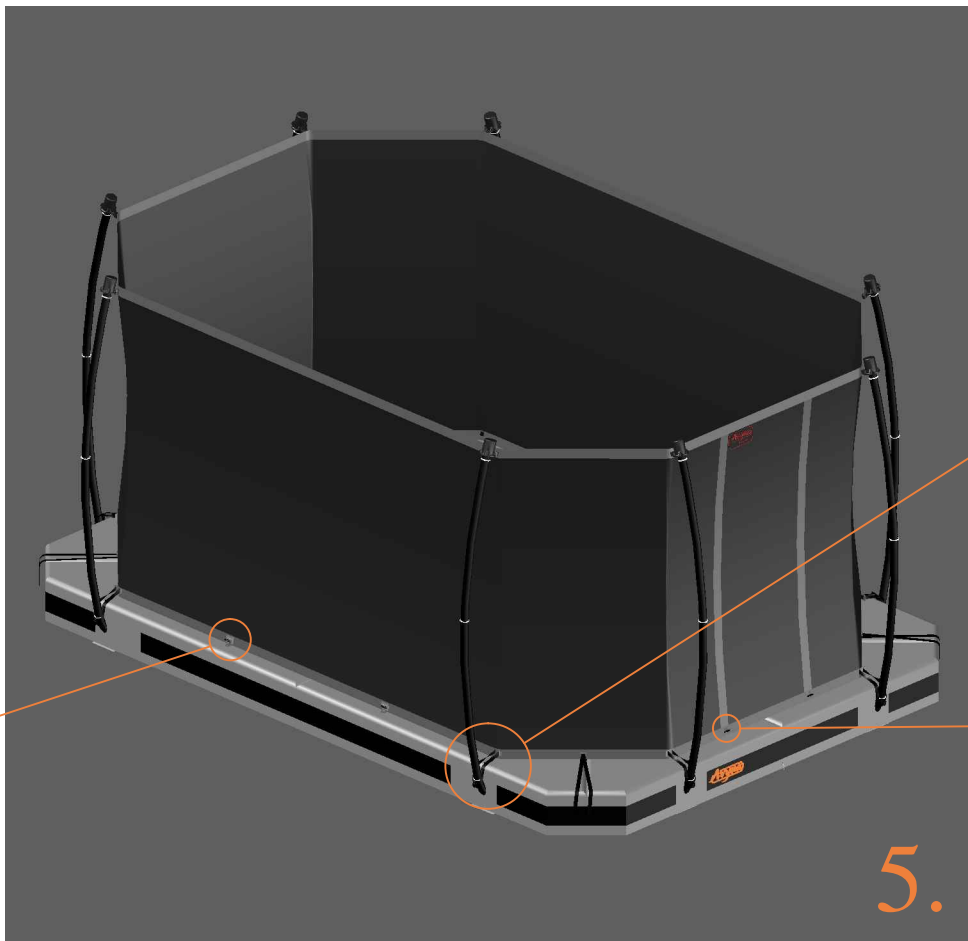

TEPL-ELAS-C

5.