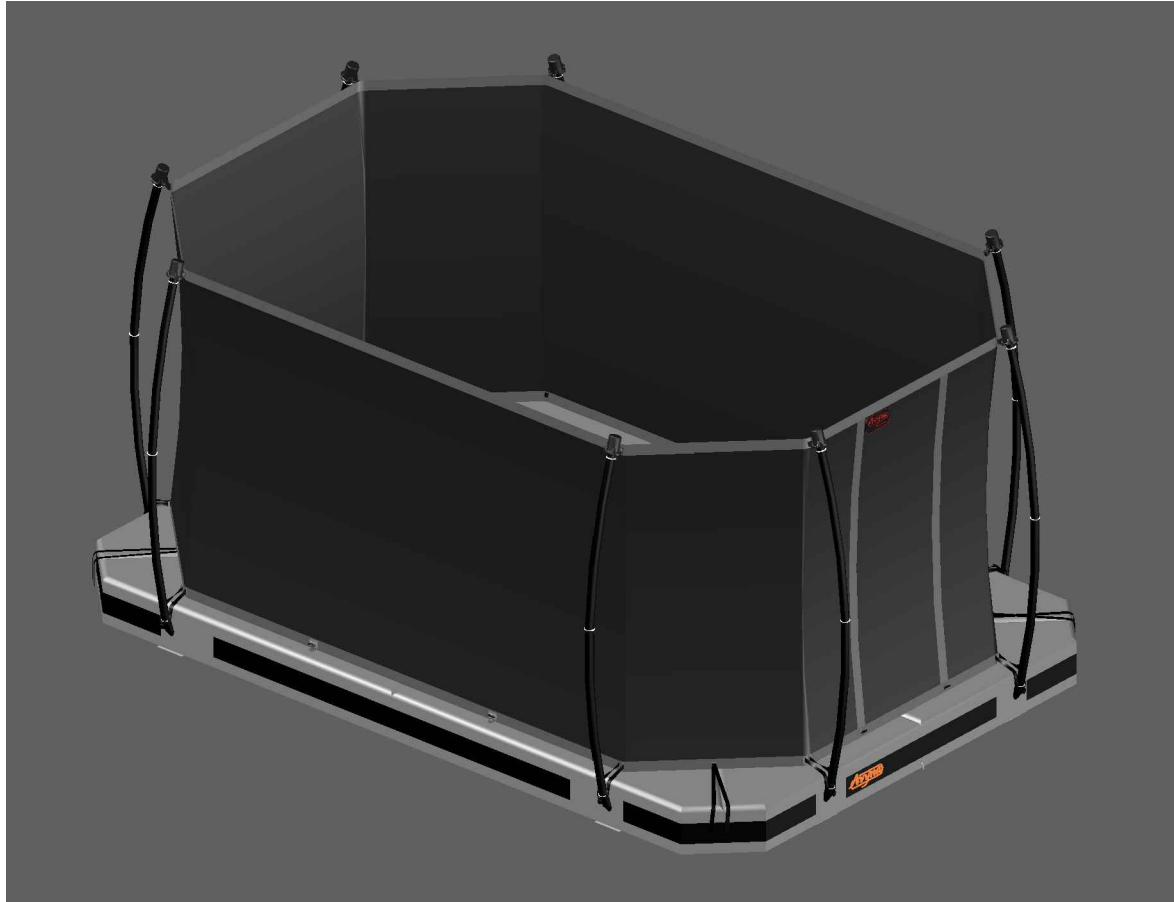

Model 223-I / Model 234-I / Model 238-I

		Model-223-I APPROX 305x225cm		Model-234-I APPROX 340x240cm		Model-238-I APPROX 380x255cm	
		Quantity	Part number	Quantity	Part number	Quantity	Part number
Pole with sleeve for safety net		8	AVBL-223-i-802 A	8	AVBL-234-i-802 A	8	AVBL-238-i-802 A
Pole for safety net		8	AVBL-223-i-802 B	8	AVBL-234-i-802 B	8	AVBL-238-i-802 B
Clamp		8	CLAMP-TOOL-SN 223-i	8	CLAMP-TOOL-SN 234-i	8	CLAMP-TOOL-SN 238-i
Screw M6x30		8	M6x30	8	M6x30	8	M6x30
Safety net		1	ANBL-223-I	1	ANBL-234-I	1	ANBL-238-I
Straps for safety net		20	TEPL-BAND 16x short: 1,0m 4x long: 1,5m	20	TEPL-BAND 16x short: 1,0m 4x long: 1,5m	20	TEPL-BAND 16x short: 1,0m 4x long: 1,5m
Closure for safety net		2	TEPL-KNOOPJE	2	TEPL-KNOOPJE	2	TEPL-KNOOPJE
Fastening for safety net		10	TEPL-ELAS-C	10	TEPL-ELAS-C	10	TEPL-ELASTIEK
Screw M8		16	M8-25	16	M8-25	16	M8-25
Allen key		2	ALLEN-KEY	2	ALLEN-KEY	2	ALLEN-KEY
Wrench		2	WRENCH	2	WRENCH	2	WRENCH