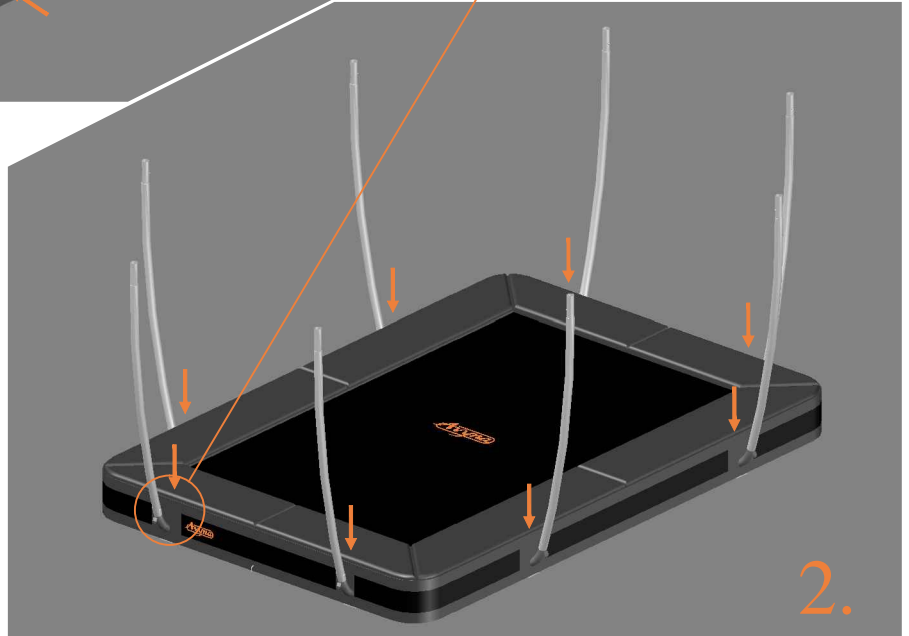

Model 203-I 215x155 cm			
Quantity	Part number		
Pole with sleeve for safety net	4	AVBL-203-I-802 A	
Pole for safety net	4	AVBL-203-I-802 B	
Inground anker for pole safety net	4	TOOL-203-SN	
Clamb for pole safety net	8	TEPL-KLEM	
Plastic in between piece pole safety net	4	TEPL-PLASTIC	
Safety-net	1	ANBL-203-I	
Straps for safety net	8	TEPL-BAND 4x long: 1,5m(below) 4x short: 1,0m (above)	
Fastening for safety net	5	TEPL-ELASTIC	
Closure for safety net	2	TEPL-KNOOP	

Model 213-I 275x190			
Quantity	Part number		
Pole with sleeve for safety net	8	AVBL-213-I-802 A	
Pole for safety net	8	AVBL-213-I-802 B	
Clamp	8	CLAMP-TOOL-SN-213-I	
Straps for safety net	16	TEPL-BAND	
Closure for safety net	2	TEPL-KNOOP	
Safety net	1	ANBL-213-I	
Screw M6	8	M6-30	
Screw M8	32	M8-20	
Allen key	2	ALLEN-KEY	
Wrench	2	WRENCH	

1.

2.