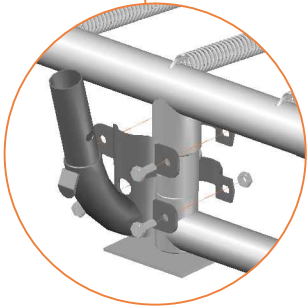

Model 203-I 215x155 cm			
Quantity	Part number		
Pole with sleeve for safety net	4	AVBL-203-I-802 A	
Pole for safety net	4	AVBL-203-I-802 B	
Inground anker for pole safety net	4	TOOL-203-SN	
Clamb for pole safety net	8	TEPL-KLEM	
Plastic in between piece pole safety net	4	TEPL-PLASTIC	
Safety-net	1	ANBL-203-I	
Straps for safety net	8	TEPL-BAND 4x long: 1,5m(below) 4x short: 1,0m (above)	
Fastening for safety net	5	TEPL-ELASTIC	
Closure for safety net	2	TEPL-KNOOP	

Model 213-I 275x190			
Quantity	Part number		
Pole with sleeve for safety net	8	AVBL-213-I-802 A	
Pole for safety net	8	AVBL-213-I-802 B	
Clamp	8	CLAMP-TOOL-SN-213-I	
Straps for safety net	16	TEPL-BAND	
Closure for safety net	2	TEPL-KNOOP	
Safety net	1	ANBL-213-I	
Screw M6	8	M6-30	
Screw M8	32	M8-20	
Allen key	2	ALLEN-KEY	
Wrench	2	WRENCH	

1.

2.