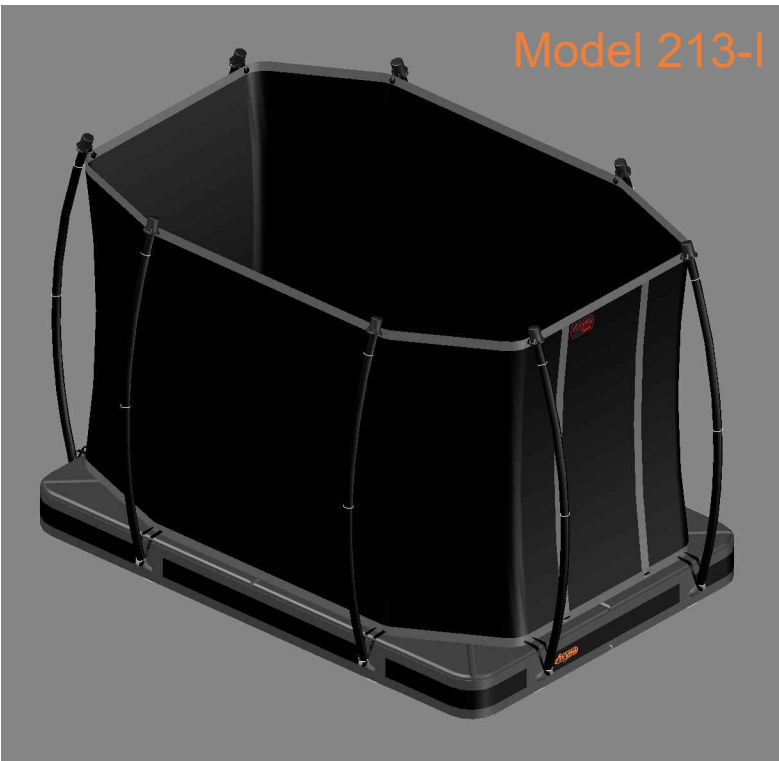

Model 203-I

Model 213-I

Model 203-I 215x155 cm			
Quantity	Part number		
Pole with sleeve for safety net	4	AVBL-203-I-802 A	
Pole for safety net	4	AVBL-203-I-802 B	
Inground anker for pole safety net	4	TOOL-203-SN	
Clamb for pole safety net	8	TEPL-KLEM	
Plastic in between piece pole safety net	4	TEPL-PLASTIC	
Safety-net	1	ANBL-203-I	
Straps for safety net	8	TEPL-BAND 4x long: 1,5m(below) 4x short: 1,0m (above)	
Fastening for safety net	5	TEPL-ELASTIC	
Closure for safety net	2	TEPL-KNOOP	

Model 213-I 275x190			
Quantity	Part number		
Pole with sleeve for safety net	8	AVBL-213-I-802 A	
Pole for safety net	8	AVBL-213-I-802 B	
Clamp	8	CLAMP-TOOL-SN-213-I	
Straps for safety net	16	TEPL-BAND	
Closure for safety net	2	TEPL-KNOOP	
Safety net	1	ANBL-213-I	
Screw M6	8	M6-30	
Screw M8	32	M8-20	
Allen key	2	ALLEN-KEY	
Wrench	2	WRENCH	