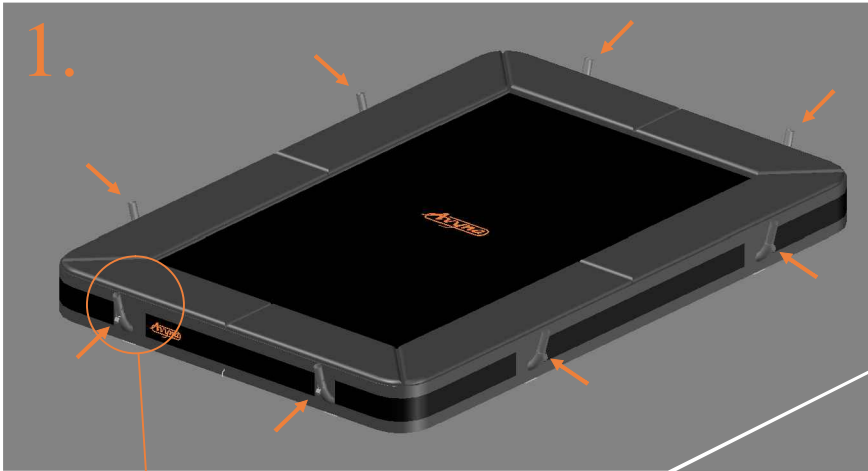

Model 203-I 215x155 cm			
Quantity	Part number		
Pole with sleeve for safety net	4	AVBL-203-I-802 A	
Pole for safety net	4	AVBL-203-I-802 B	
Inground anker for pole safety net	4	TOOL-203-SN	
Clamb for pole safety net	8	TEPL-KLEM	
Plastic in between piece pole safety net	4	TEPL-PLASTIC	
Safety-net	1	ANBL-203-I	
Straps for safety net	8	TEPL-BAND 4x long: 1,5m(below) 4x short: 1,0m (above)	
Fastening for safety net	5	TEPL-ELASTIC	
Closure for safety net	2	TEPL-KNOOP	

Model 213-I 275x190			
Quantity	Part number		
Pole with sleeve for safety net	8	AVBL-213-I-802 A	
Pole for safety net	8	AVBL-213-I-802 B	
Clamp	8	CLAMP-TOOL-SN-213-I	
Straps for safety net	16	TEPL-BAND	
Closure for safety net	2	TEPL-KNOOP	
Safety net	1	ANBL-213-I	
Screw M6	8	M6-30	
Screw M8	32	M8-20	
Allen key	2	ALLEN-KEY	
Wrench	2	WRENCH	

1.

2.