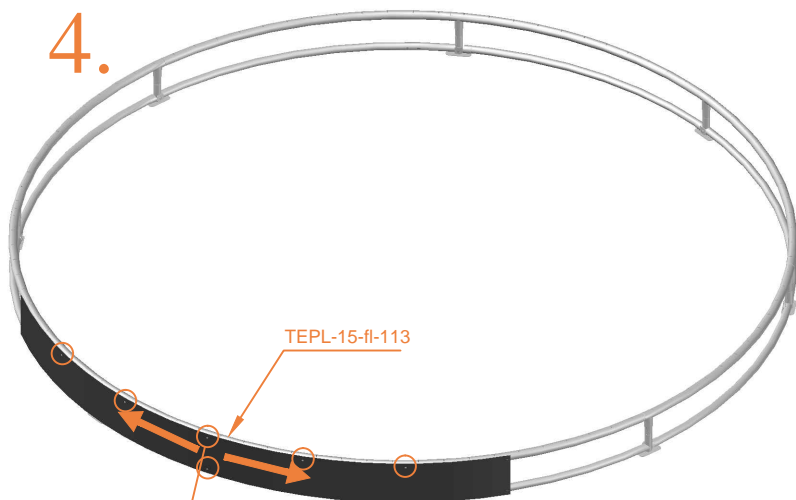

4.

TEPL-15-fl-113