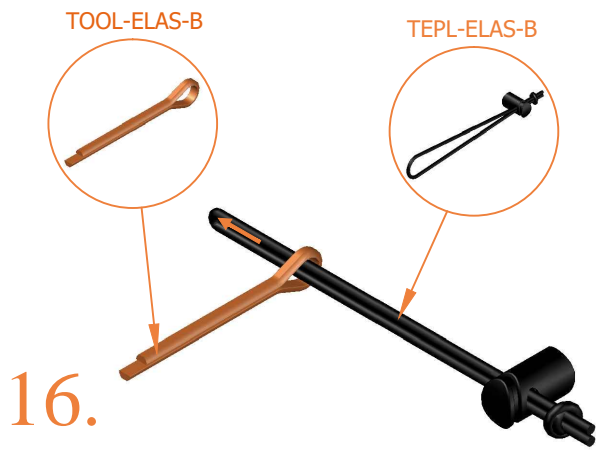

4.

TEPL-15-fl-113

NOTE: if you have a trampoline with enclosure, please go first to page number 15 to install the clamps and go back to this page afterwards

TEPL-15-fl-113

5.

6.

7.

8.

9.

10.

11.

12.

13.

14.

15.

20.

# Safety net for Model 15 - fl

Model 15-fl /  
ø458

Model 12-fl /  
ø355

Model 14-fl /  
ø430

Model 06-fl /  
ø245

Model 10-fl /  
ø305

# Safety net for Model 15 - fl

Model 15-fl ø458cm			
		Quantity	Part number
Pole with sleeve for safety net		8	AVBL-15-802-A AVBL-15-802-C
Pole for safety net		8	AVBL-15-802-B
Clamp		8	CLAMP-TOOL-SN-15
Safety net		1	TEGR-15 (green) or ANGR-15 (grey)
Straps for safety net		8	TEPL-BAND
Closure for safety net		2	TEPL-KNOOPJE
Screw M6		8	M6-30