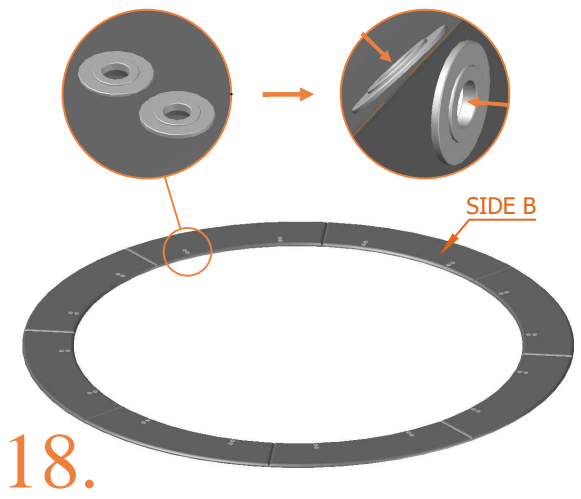

		Model 15-fl ø458cm	
		Quantity	Part number
Tool for spring		1	TOOL-SPRING
Screw		8	M8-16
Plastic plate		4	2115-121
Parker screw		32	M4-16
Tool connector for ELAS-B		1	TOOL-ELAS-B
Measuring rod L=220mm		1	MEASURING-ROD/A
Measuring rod L=800mm		1	MEASURING-ROD/B
Users Manual		1	208010101
Warning Card		1	208040101
Tie rip for warning card		1	209010102
Safety manual		1	208010301

4.

TEPL-15-fl-113

NOTE: if you have a trampoline with enclosure, please go first to page number 15 to install the clamps and go back to this page afterwards

TEPL-15-fl-113

5.

6.

7.

8.

9.

10.

11.

12.

13.

14.

15.

20.

# Safety net for Model 15 - fl

Model 15-fl /  
ø458

Model 12-fl /  
ø355

Model 14-fl /  
ø430

Model 06-fl /  
ø245

Model 10-fl /  
ø305