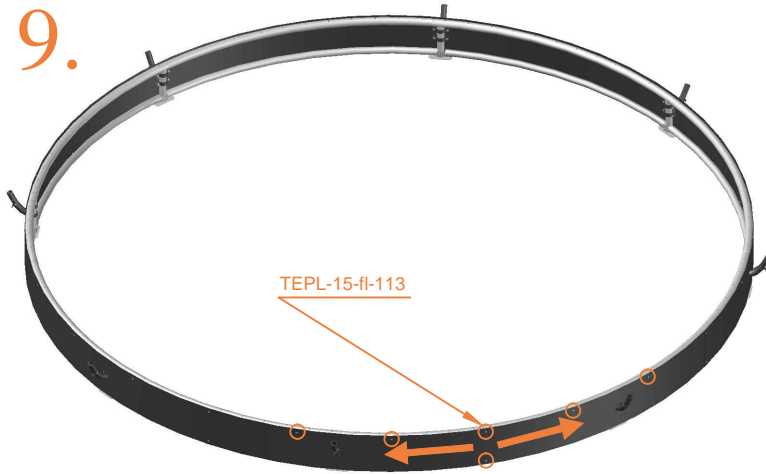

# Safety net for Model 15 - fl

Model 15-fl ø458cm			
		Quantity	Part number
Pole with sleeve for safety net		8	AVBL-15-802-A AVBL-15-802-C
Pole for safety net		8	AVBL-15-802-B
Clamp		8	CLAMP-TOOL-SN-15
Safety net		1	TEGR-15 (green) or ANGR-15 (grey)
Straps for safety net		8	TEPL-BAND
Closure for safety net		2	TEPL-KNOOPJE
Screw M6		8	M6-30

Model 15-fl ø458cm			
		Quantity	Part number
Screw M8		32	M8-25
Fastener for safety net		16	TEPL-ELAS-E
Allen key		2	ALLEN-KEY
Wrench		2	WRENCH
Fiberglass Rod		1set	FIBERGLASS-ROD-15
Cap		8	TOP-CAP-BD

7.

8.

9.

TEPL-15-fl-113

10.

11.

12.

13.

19.

20.

21.

23.

24.

Model 13-m /  
Ø458

Model 12-m /  
Ø365

Model 14-f /  
Ø430