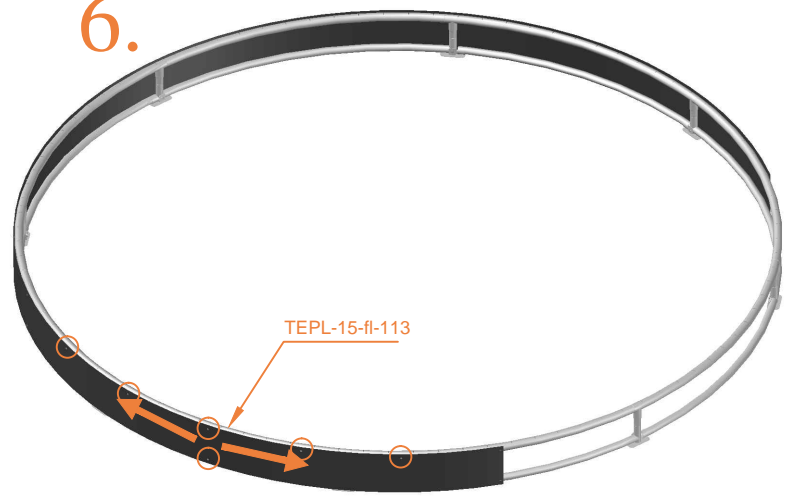

		Model 15-fl ø458cm	
		Quantity	Part number
Tool for spring		1	TOOL-SPRING
Screw		8	M8-16
Plastic plate		4	2115-121
Parker screw		32	M4-16
Tool connector for ELAS-B		1	TOOL-ELAS-B
Measuring rod L=220mm		1	MEASURING-ROD/A
Measuring rod L=800mm		1	MEASURING-ROD/B
Users Manual		1	208010101
Warning Card		1	208040101
Tie rip for warning card		1	209010102
Safety manual		1	208010301

4.

TEPL-15-fl-113

NOTE: if you have a trampoline with enclosure, please go first to page number 15 to install the clamps and go back to this page afterwards

TEPL-15-fl-113

5.

6.

7.

8.

9.

10.

11.

12.

13.

14.

15.

20.

# Safety net for Model 15 - fl

Model 15-fl /  
ø458

Model 12-fl /  
ø355

Model 14-fl /  
ø430

Model 06-fl /  
ø245

Model 10-fl /  
ø305