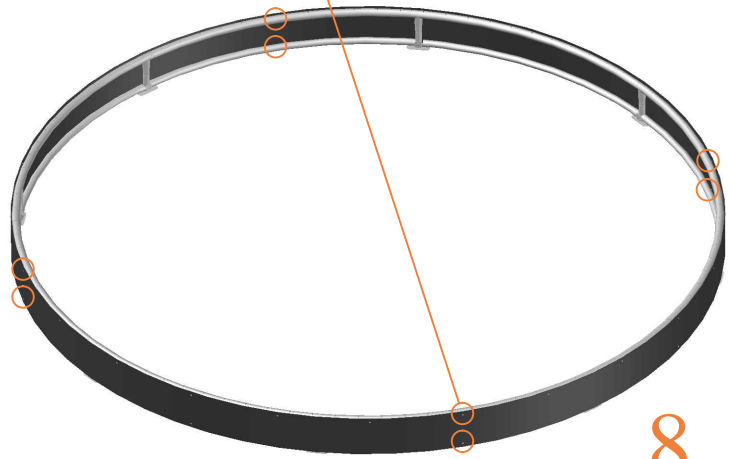

		Model 15-fl ø458cm	
		Quantity	Part number
Tool for spring		1	TOOL-SPRING
Screw		8	M8-16
Plastic plate		4	2115-121
Parker screw		32	M4-16
Tool connector for ELAS-B		1	TOOL-ELAS-B
Measuring rod L=220mm		1	MEASURING-ROD/A
Measuring rod L=800mm		1	MEASURING-ROD/B
Users Manual		1	208010101
Warning Card		1	208040101
Tie rip for warning card		1	209010102
Safety manual		1	208010301

4.

TEPL-15-fl-113

NOTE: if you have a trampoline with enclosure, please go first to page number 15 to install the clamps and go back to this page afterwards

TEPL-15-fl-113

5.

6.

7.

8.

9.

10.

11.

12.

13.

14.

15.

20.