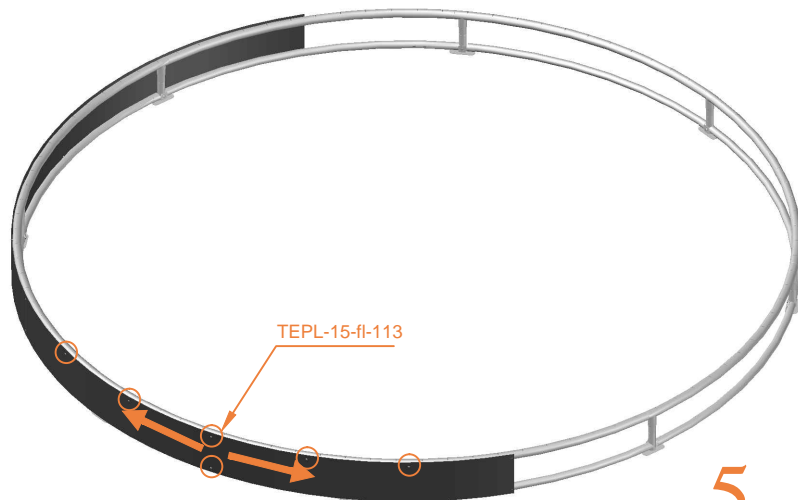

# Model 15-fl

		Model 15-fl ø458cm	
		Quantity	Part number
Jumping mat		1	TEPL-15-222
Galvanized spring L=215mm ø3.2mm		96	TEPL-200-211/A
Safety pad		1	TEPL-15-333-fl-green or AVGR-15-333-fl-grey or CAM-15-333-fl-camouflage
Fastener for safety pad		24	TEPL-ELAS-D
Fastener for safety pad		24	TEPL-ELAS-B
C-tube		4	TEPL-15-fl-114
H-tube		4	TEPL-15-fl-115
C-tube		4	TEPL-15-113
K-tube		4	TEPL-15-114

		Model 15-fl ø458cm	
		Quantity	Part number
Tool for spring		1	TOOL-SPRING
Screw		8	M8-16
Plastic plate		4	2115-121
Parker screw		32	M4-16
Tool connector for ELAS-B		1	TOOL-ELAS-B
Measuring rod L=220mm		1	MEASURING-ROD/A
Measuring rod L=800mm		1	MEASURING-ROD/B
Users Manual		1	208010101
Warning Card		1	208040101
Tie rip for warning card		1	209010102
Safety manual		1	208010301

4.

TEPL-15-fl-113

NOTE: if you have a trampoline with enclosure, please go first to page number 15 to install the clamps and go back to this page afterwards

TEPL-15-fl-113

5.

6.

7.

8.