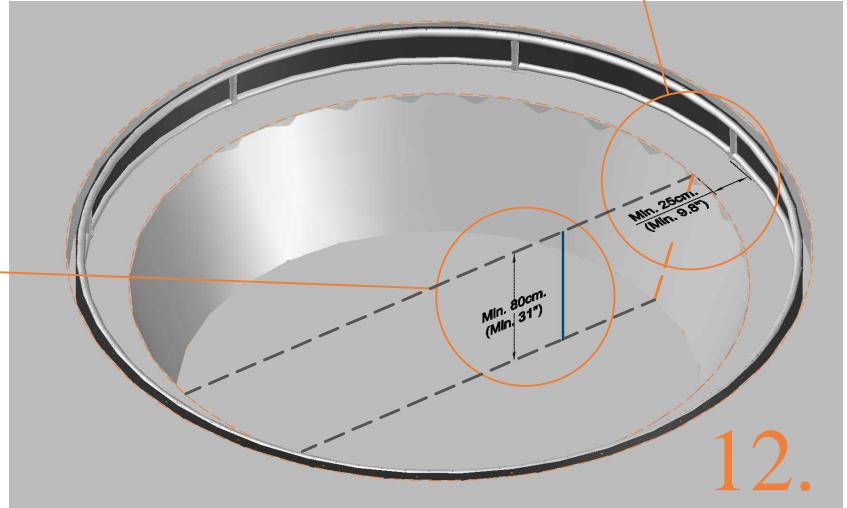

		Model 15-fl ø458cm	
		Quantity	Part number
Tool for spring		1	TOOL-SPRING
Screw		8	M8-16
Plastic plate		4	2115-121
Parker screw		32	M4-16
Tool connector for ELAS-B		1	TOOL-ELAS-B
Measuring rod L=220mm		1	MEASURING-ROD/A
Measuring rod L=800mm		1	MEASURING-ROD/B
Users Manual		1	208010101
Warning Card		1	208040101
Tie rip for warning card		1	209010102
Safety manual		1	208010301

4.

TEPL-15-fl-113

NOTE: if you have a trampoline with enclosure, please go first to page number 15 to install the clamps and go back to this page afterwards

TEPL-15-fl-113

5.

6.

7.

8.

9.

10.

11.

12.

13.

14.

15.

20.