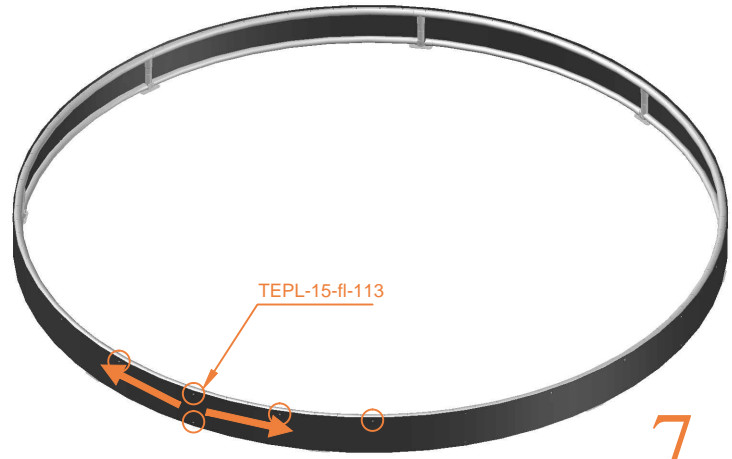

		Model 15-fl ø458cm	
		Quantity	Part number
Tool for spring		1	TOOL-SPRING
Screw		8	M8-16
Plastic plate		4	2115-121
Parker screw		32	M4-16
Tool connector for ELAS-B		1	TOOL-ELAS-B
Measuring rod L=220mm		1	MEASURING-ROD/A
Measuring rod L=800mm		1	MEASURING-ROD/B
Users Manual		1	208010101
Warning Card		1	208040101
Tie rip for warning card		1	209010102
Safety manual		1	208010301

4.

TEPL-15-fl-113

NOTE: if you have a trampoline with enclosure, please go first to page number 15 to install the clamps and go back to this page afterwards

TEPL-15-fl-113

5.

6.

7.

8.