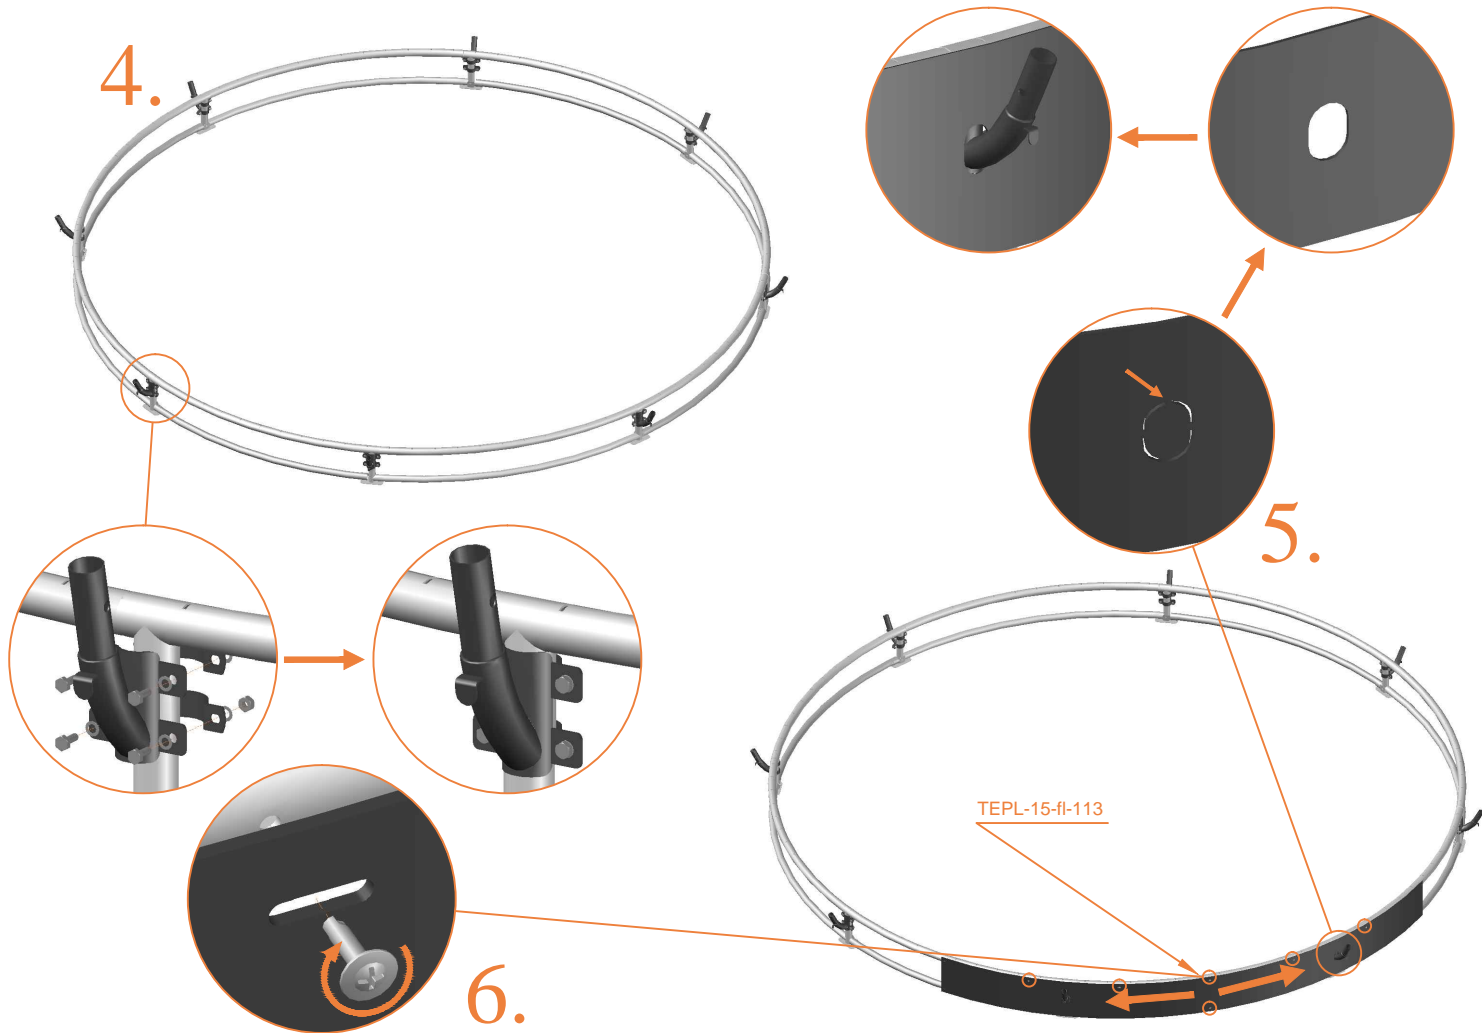

# Safety net for Model 15 - fl

Model 15-fl /  
ø458

Model 12-fl /  
ø355

Model 14-fl /  
ø430

Model 06-fl /  
ø245

Model 10-fl /  
ø305

# Safety net for Model 15 - fl

Model 15-fl ø458cm			
		Quantity	Part number
Pole with sleeve for safety net		8	AVBL-15-802-A AVBL-15-802-C
Pole for safety net		8	AVBL-15-802-B
Clamp		8	CLAMP-TOOL-SN-15
Safety net		1	TEGR-15 (green) or ANGR-15 (grey)
Straps for safety net		8	TEPL-BAND
Closure for safety net		2	TEPL-KNOOPJE
Screw M6		8	M6-30

Model 15-fl ø458cm			
		Quantity	Part number
Screw M8		32	M8-25
Fastener for safety net		16	TEPL-ELAS-E
Allen key		2	ALLEN-KEY
Wrench		2	WRENCH
Fiberglass Rod		1set	FIBERGLASS-ROD-15
Cap		8	TOP-CAP-BD