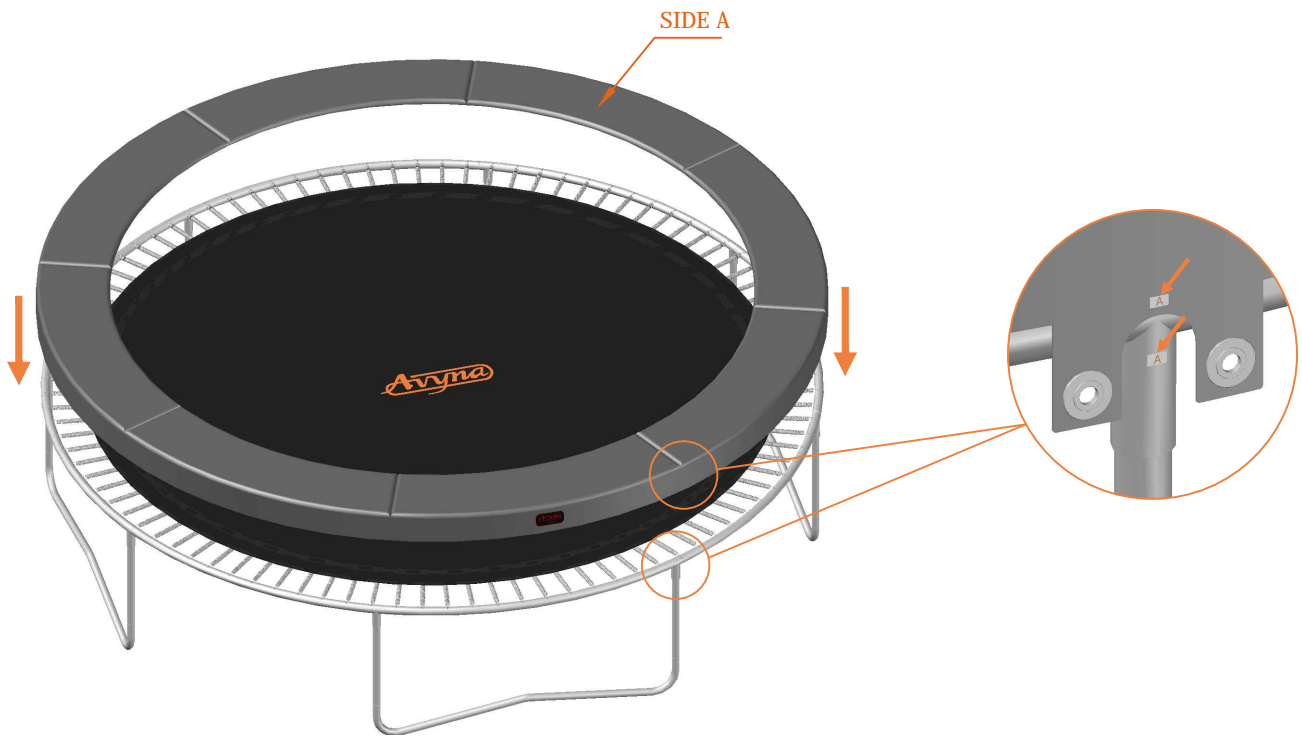

Check here for the latest manual
Choose your model

Model 15-AG

Round Trampolines

Assembly manual

Model 15

Model 15

		Model 15 ø458cm	
		Quantity	Part number
Jumping mat		1	TEPL-15-222
Galvanized spring L=215mm ø3.2mm		96	200-211/A
Safety pad		1	TEPL-15-333 (green) or AVGR-15-333 (grey) or CAM-15-333 (camouflage)
Fastener for Safety pad		8	TEPL-ELAS-A
Fastener for Safety pad		24	TEPL-ELAS-B
W-tube		4	TEPL-15-111
I-tube		8	TEPL-15-112
C-tube		4	TEPL-15-113
K-tube		4	TEPL-15-114

		Model 15 ø458cm	
		Quantity	Part number
Tool for spring		1	TOOL-SPRING
Tool connector for ELAS-B		1	TOOL-ELAS-B
Users Manual		1	208010101
Warning Card		1	208040101
Tie rip for warning card		1	209010102
Safety manual		1	208020301

1.

2.

10.

TEPL-ELAS-B

TEPL-ELAS-A

8x

11.

TEPL-ELAS-B