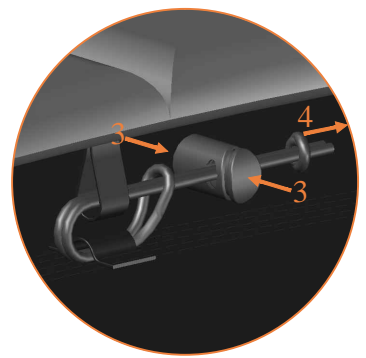

		Model 15 ø458cm	
		Quantity	Part number
Tool for spring		1	TOOL-SPRING
Tool connector for ELAS-B		1	TOOL-ELAS-B
Users Manual		1	208010101
Warning Card		1	208040101
Tie rip for warning card		1	209010102
Safety manual		1	208020301

1.

2.

10.

TEPL-ELAS-B

TEPL-ELAS-A

8x

11.

TEPL-ELAS-B

Safety net for Model 15

Model 15
8458

Model 12 / Model 14
8365 / 8430

Model 08 / Model 10
8245 / 8305

Safety net for Model 15

Model 15 ø458cm			
		Quantity	Part number
Pole with sleeve for safety net		8	AVBL-15-802-A AVBL-15-802-C
Pole for safety net		8	AVBL-15-802-B
Clamp		8	CLAMP-TOOL-SN-15
Safety net		1	TEGR-15 (green) or ANGR-15 (grey)
Straps for safety net		8	TEPL-BAND
Closure for safety net		2	TEPL-KNOOPJE
Screw M6		8	M6-30

Model 15 ø458cm			
		Quantity	Part number
Screw M8		32	M8-25
Fastener for safety net		16	TEPL-ELAS-E
Allen key		2	ALLEN-KEY
Wrench		2	WRENCH
Fiberglass Rod		1set	FIBERGLASS-ROD-15
Cap		8	TOP-CAP-BD

12.