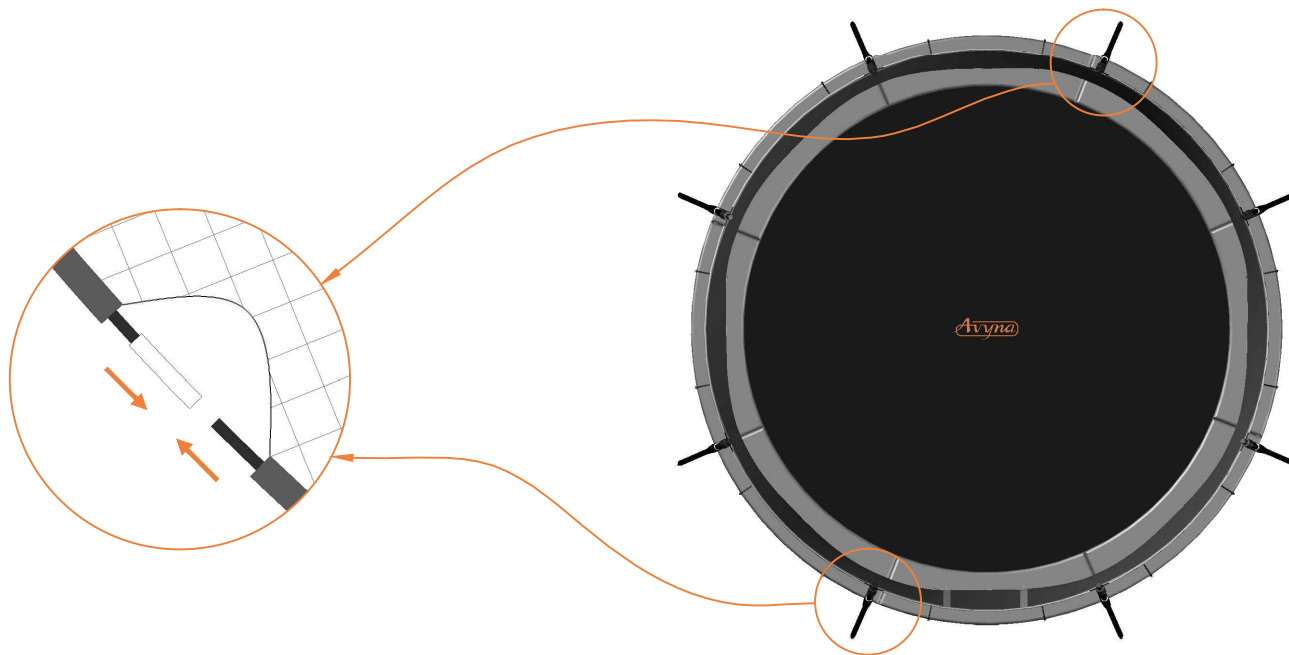

Model 15 ø458cm			
		Quantity	Part number
Screw M8		32	M8-25
Fastener for safety net		16	TEPL-ELAS-E
Allen key		2	ALLEN-KEY
Wrench		2	WRENCH
Fiberglass Rod		1set	FIBERGLASS-ROD-15
Cap		8	TOP-CAP-BD

12.

8x

13.

14.

15.

"Click"

16.

17.

TEPL-ELAS-E