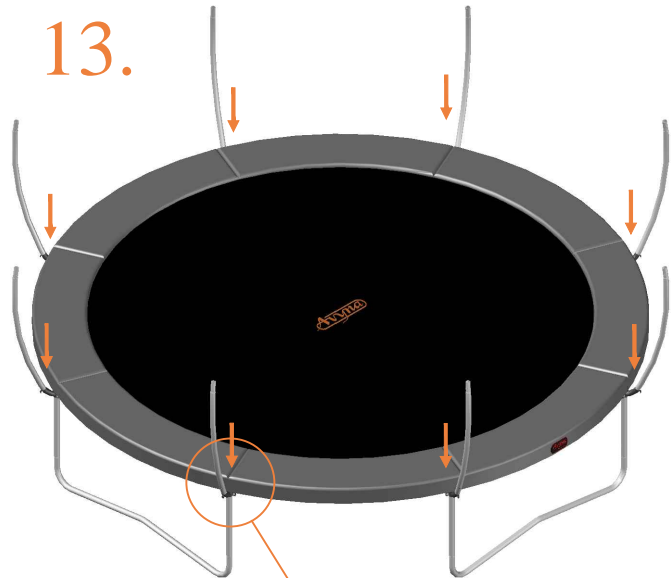

Safety net for Model 15

Model 15
8458

Model 12 / Model 14
8365 / 8430

Model 08 / Model 10
8245 / 8305

Safety net for Model 15

Model 15 ø458cm			
		Quantity	Part number
Pole with sleeve for safety net		8	AVBL-15-802-A AVBL-15-802-C
Pole for safety net		8	AVBL-15-802-B
Clamp		8	CLAMP-TOOL-SN-15
Safety net		1	TEGR-15 (green) or ANGR-15 (grey)
Straps for safety net		8	TEPL-BAND
Closure for safety net		2	TEPL-KNOOPJE
Screw M6		8	M6-30

Model 15 ø458cm			
		Quantity	Part number
Screw M8		32	M8-25
Fastener for safety net		16	TEPL-ELAS-E
Allen key		2	ALLEN-KEY
Wrench		2	WRENCH
Fiberglass Rod		1set	FIBERGLASS-ROD-15
Cap		8	TOP-CAP-BD

12.

8x

13.

14.

15.

"Click"

16.

17.

TEPL-ELAS-E