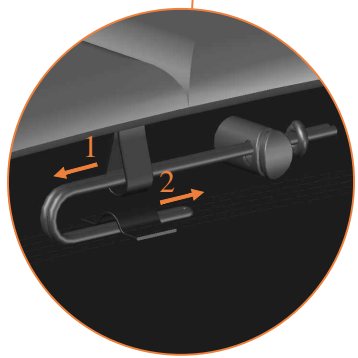

		Model 15 ø458cm	
		Quantity	Part number
Tool for spring		1	TOOL-SPRING
Tool connector for ELAS-B		1	TOOL-ELAS-B
Users Manual		1	208010101
Warning Card		1	208040101
Tie rip for warning card		1	209010102
Safety manual		1	208020301

1.

2.

10.

TEPL-ELAS-B

TEPL-ELAS-A

8x

11.

TEPL-ELAS-B

Safety net for Model 15

Model 15
8458

Model 12 / Model 14
8365 / 8430

Model 08 / Model 10
8245 / 8305

Safety net for Model 15

Model 15 ø458cm			
		Quantity	Part number
Pole with sleeve for safety net		8	AVBL-15-802-A AVBL-15-802-C
Pole for safety net		8	AVBL-15-802-B
Clamp		8	CLAMP-TOOL-SN-15
Safety net		1	TEGR-15 (green) or ANGR-15 (grey)
Straps for safety net		8	TEPL-BAND
Closure for safety net		2	TEPL-KNOOPJE
Screw M6		8	M6-30

Model 15 ø458cm			
		Quantity	Part number
Screw M8		32	M8-25
Fastener for safety net		16	TEPL-ELAS-E
Allen key		2	ALLEN-KEY
Wrench		2	WRENCH
Fiberglass Rod		1set	FIBERGLASS-ROD-15
Cap		8	TOP-CAP-BD

12.