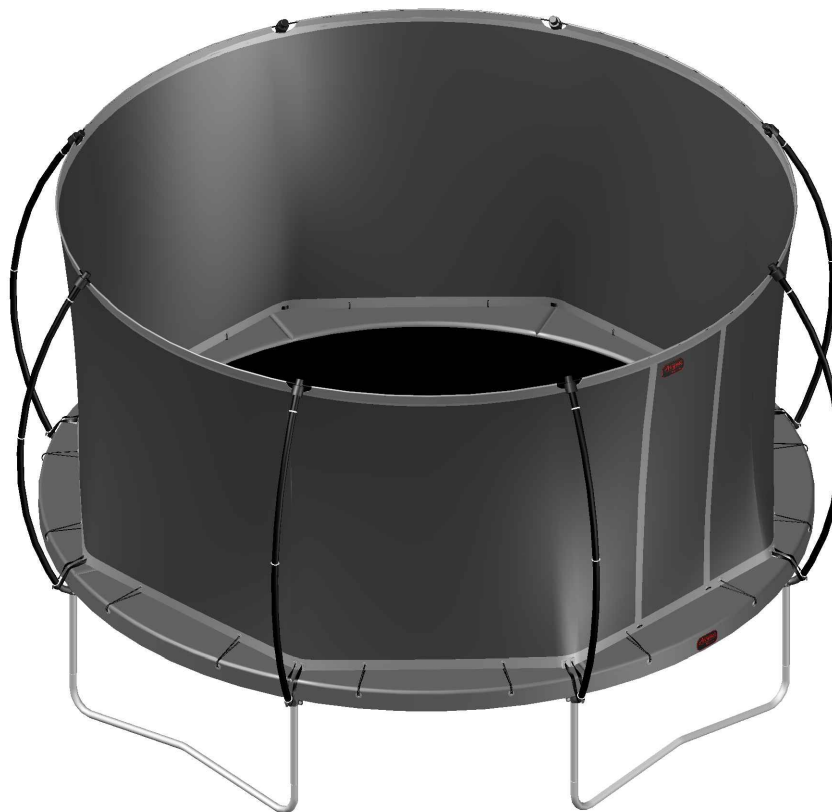

Check here for the latest manual
Choose your model

Model 15-AG

Round Trampolines

Assembly manual

Model 15

Model 15

		Model 15 ø458cm	
		Quantity	Part number
Jumping mat		1	TEPL-15-222
Galvanized spring L=215mm ø3.2mm		96	200-211/A
Safety pad		1	TEPL-15-333 (green) or AVGR-15-333 (grey) or CAM-15-333 (camouflage)
Fastener for Safety pad		8	TEPL-ELAS-A
Fastener for Safety pad		24	TEPL-ELAS-B
W-tube		4	TEPL-15-111
I-tube		8	TEPL-15-112
C-tube		4	TEPL-15-113
K-tube		4	TEPL-15-114

		Model 15 ø458cm	
		Quantity	Part number
Tool for spring		1	TOOL-SPRING
Tool connector for ELAS-B		1	TOOL-ELAS-B
Users Manual		1	208010101
Warning Card		1	208040101
Tie rip for warning card		1	209010102
Safety manual		1	208020301

Safety net for Model 15

Model 15
8458

Model 12 / Model 14
8365 / 8430

Model 08 / Model 10
8245 / 8305

Safety net for Model 15

Model 15 ø458cm			
		Quantity	Part number
Pole with sleeve for safety net		8	AVBL-15-802-A AVBL-15-802-C
Pole for safety net		8	AVBL-15-802-B
Clamp		8	CLAMP-TOOL-SN-15
Safety net		1	TEGR-15 (green) or ANGR-15 (grey)
Straps for safety net		8	TEPL-BAND
Closure for safety net		2	TEPL-KNOOPJE
Screw M6		8	M6-30