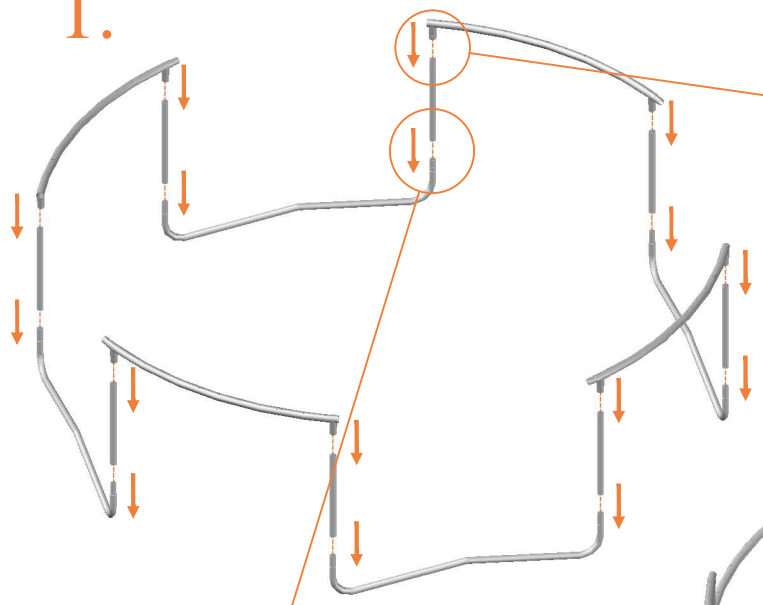

Check here for the latest manual
Choose your model

Model 15-AG

Round Trampolines

Assembly manual

Model 15

Model 15

		Model 15 ø458cm	
		Quantity	Part number
Jumping mat		1	TEPL-15-222
Galvanized spring L=215mm ø3.2mm		96	200-211/A
Safety pad		1	TEPL-15-333 (green) or AVGR-15-333 (grey) or CAM-15-333 (camouflage)
Fastener for Safety pad		8	TEPL-ELAS-A
Fastener for Safety pad		24	TEPL-ELAS-B
W-tube		4	TEPL-15-111
I-tube		8	TEPL-15-112
C-tube		4	TEPL-15-113
K-tube		4	TEPL-15-114

		Model 15 ø458cm	
		Quantity	Part number
Tool for spring		1	TOOL-SPRING
Tool connector for ELAS-B		1	TOOL-ELAS-B
Users Manual		1	208010101
Warning Card		1	208040101
Tie rip for warning card		1	209010102
Safety manual		1	208020301

1.

2.

10.

TEPL-ELAS-B

TEPL-ELAS-A

8x

11.

TEPL-ELAS-B

Model 15 ø458cm			
		Quantity	Part number
Screw M8		32	M8-25
Fastener for safety net		16	TEPL-ELAS-E
Allen key		2	ALLEN-KEY
Wrench		2	WRENCH
Fiberglass Rod		1set	FIBERGLASS-ROD-15
Cap		8	TOP-CAP-BD

12.