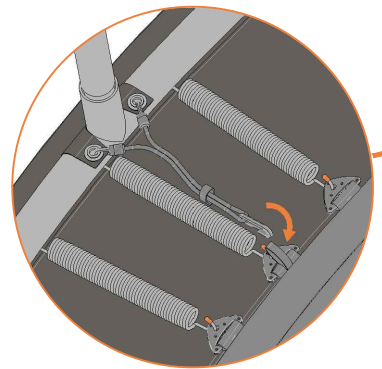

TEPL-ELAS-A