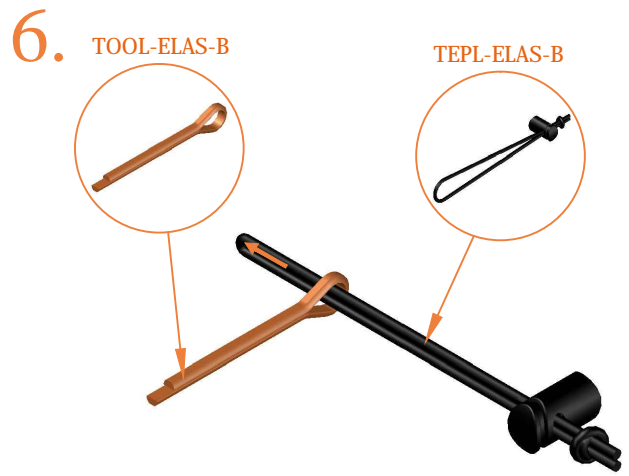

Check here for the latest manual
Choose your model

Model 15-AG

Round Trampolines

Assembly manual

Model 15

Model 15

		Model 15 ø458cm	
		Quantity	Part number
Jumping mat		1	TEPL-15-222
Galvanized spring L=215mm ø3.2mm		96	200-211/A
Safety pad		1	TEPL-15-333 (green) or AVGR-15-333 (grey) or CAM-15-333 (camouflage)
Fastener for Safety pad		8	TEPL-ELAS-A
Fastener for Safety pad		24	TEPL-ELAS-B
W-tube		4	TEPL-15-111
I-tube		8	TEPL-15-112
C-tube		4	TEPL-15-113
K-tube		4	TEPL-15-114

		Model 15 ø458cm	
		Quantity	Part number
Tool for spring		1	TOOL-SPRING
Tool connector for ELAS-B		1	TOOL-ELAS-B
Users Manual		1	208010101
Warning Card		1	208040101
Tie rip for warning card		1	209010102
Safety manual		1	208020301

1.

2.

10.

TEPL-ELAS-B

TEPL-ELAS-A

8x

11.

TEPL-ELAS-B

Model 15 ø458cm			
		Quantity	Part number
Screw M8		32	M8-25
Fastener for safety net		16	TEPL-ELAS-E
Allen key		2	ALLEN-KEY
Wrench		2	WRENCH
Fiberglass Rod		1set	FIBERGLASS-ROD-15
Cap		8	TOP-CAP-BD

12.