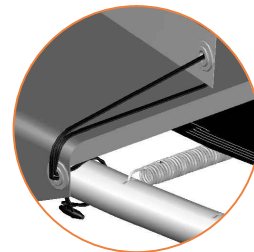

17.

TEPL-ELAS-E