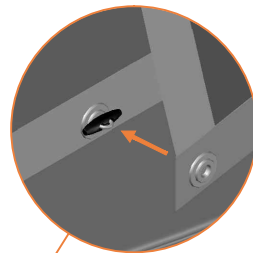

17.

TEPL-ELAS-E