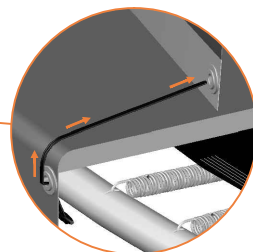

17.

TEPL-ELAS-E