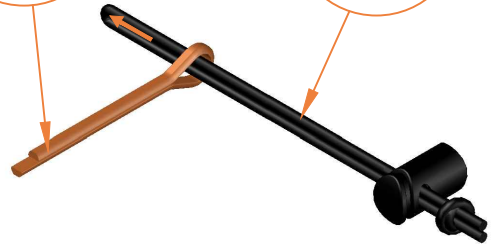

# Model 12 / Model 14

		Model 12 ø365cm		Model 14 ø430cm	
		Quantity	Part number	Quantity	Part number
Jumping mat		1	TEPL-12-222	1	TEPL-14-222
Galvanized spring L=215mm ø3.2mm		80	200-211/A	96	200-211/A
Safety pad		1	TEPL-12-333 (green) or AVGR-12-333 (grey) or CAM-12-333 (camouflage)	1	TEPL-14-333 (green) or AVGR-14-333 (grey) or CAM-14-333 (camouflage)
Fastener for Safety pad		8	TEPL-ELAS-A	8	TEPL-ELAS-A
Fastener for Safety pad		24	TEPL-ELAS-B	24	TEPL-ELAS-B
W-tube		4	TEPL-12-111	4	TEPL-14-111
I-tube		8	TEPL-12-112	8	TEPL-14-112
C-tube		4	TEPL-12-113	4	TEPL-14-113
K-tube		4	TEPL-12-114	4	TEPL-14-114
Tool for spring		1	TOOL-SPRING	1	TOOL-SPRING
Tool connector for ELAS-B		1	TOOL-ELAS-B	1	TOOL-ELAS-B
Users Manual		1	208010101	1	208010101
Warning Card		1	208040101	1	208040101
Tie rip for warning card		1	209010102	1	209010102
Safety manual		1	208020301	1	208020301

1.

2.

TOOL-ELAS-B

TEPL-ELAS-B

6.

SIDE A

SIDE B

7.

Flip around

SIDE B

8.

9.

10.

TEPL-ELAS-B

TEPL-ELAS-A

8x