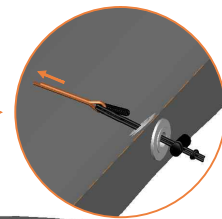

# Model 12 / Model 14

		Model 12 ø365cm		Model 14 ø430cm	
		Quantity	Part number	Quantity	Part number
Jumping mat		1	TEPL-12-222	1	TEPL-14-222
Galvanized spring L=215mm ø3.2mm		80	200-211/A	96	200-211/A
Safety pad		1	TEPL-12-333 (green) or AVGR-12-333 (grey) or CAM-12-333 (camouflage)	1	TEPL-14-333 (green) or AVGR-14-333 (grey) or CAM-14-333 (camouflage)
Fastener for Safety pad		8	TEPL-ELAS-A	8	TEPL-ELAS-A
Fastener for Safety pad		24	TEPL-ELAS-B	24	TEPL-ELAS-B
W-tube		4	TEPL-12-111	4	TEPL-14-111
I-tube		8	TEPL-12-112	8	TEPL-14-112
C-tube		4	TEPL-12-113	4	TEPL-14-113
K-tube		4	TEPL-12-114	4	TEPL-14-114
Tool for spring		1	TOOL-SPRING	1	TOOL-SPRING
Tool connector for ELAS-B		1	TOOL-ELAS-B	1	TOOL-ELAS-B
Users Manual		1	208010101	1	208010101
Warning Card		1	208040101	1	208040101
Tie rip for warning card		1	209010102	1	209010102
Safety manual		1	208020301	1	208020301

1.

2.

TOOL-ELAS-B

TEPL-ELAS-B

6.

SIDE A

SIDE B

7.

Flip around

SIDE B

8.

9.

10.

TEPL-ELAS-B

TEPL-ELAS-A

8x