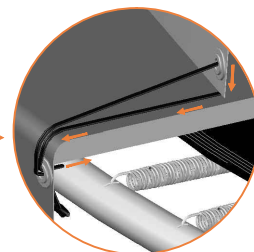

17.

TEPL-ELAS-E